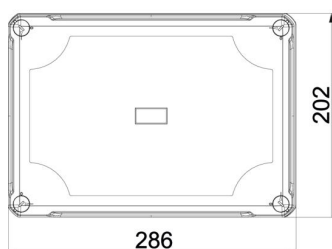

### Master data

Item number	2005164
Type	X25 SW-RO
Description 1	Junction box
Description 2	with red cover
Manufacturer	OBO
Dimension	286x202x125
Colour	Black / red
Material	Polycarbonate
Smallest sales unit	1
Unit of quantity	Piece
Weight	96.5 kg
Weight unit	kg/100 pc.

### Dimensions

Length	286 mm
Width	202 mm
Height	126 mm

### Technical data

Expandable	yes
No. of entries	10
Type of entry	Cuttable stepped membrane
Type of housing penetration	Pre-marking
Measured insulation voltage $V_i$	750 V
Equipment	Without
Cover	Not transparent
Cover fastening	Screwed
Entry from rear	no
Entries	10 x $\varnothing 25/40/50$
Explosion-tested version	no
Flame-resistant	acc. to VDE 0471/DIN 695 Part 2-1, test temperature 650°C
Shape	Rectangular
Fibre-glass reinforced	yes
Halogen-free	yes
Clear internal dimensions	271x187x110 mm
Max. Conductor cross-section	25 mm <sup>2</sup>
With screening	no
with lid	yes
Mounting type	Wall/ceiling mounting
Nominal cross-section, max.	25 mm <sup>2</sup>
Nominal cross-section, min.	10 mm <sup>2</sup>
Nominal voltage	750 V
Sealable	yes
Impact-resistant	yes
Protection rating	IP67
Protection rating IK code	IK09
Permitted temperature range, max.	60 °C
Permitted temperature range, min.	-5 °C
Weatherproof	yes