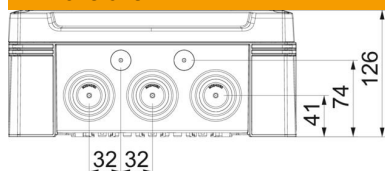

### Master data

Item number	2005164
Type	X25 SW-RO
Description 1	Junction box
Description 2	with red cover
Manufacturer	OBO
Dimension	286x202x125
Colour	Black / red
Material	Polycarbonate
Smallest sales unit	1
Unit of quantity	Piece
Weight	96.5 kg
Weight unit	kg/100 pc.

### Dimensions

Length	286 mm
Width	202 mm
Height	126 mm

### Technical data

Expandable	yes
No. of entries	10
Type of entry	Cuttable stepped membrane
Type of housing penetration	Pre-marking
Measured insulation voltage $V_i$	750 V
Equipment	Without
Cover	Not transparent
Cover fastening	Screwed
Entry from rear	no
Entries	10 x $\varnothing 25/40/50$
Explosion-tested version	no
Flame-resistant	acc. to VDE 0471/DIN 695 Part 2-1, test temperature 650°C
Shape	Rectangular
Fibre-glass reinforced	yes
Halogen-free	yes
Clear internal dimensions	271x187x110 mm
Max. Conductor cross-section	25 mm <sup>2</sup>
With screening	no
with lid	yes
Mounting type	Wall/ceiling mounting
Nominal cross-section, max.	25 mm <sup>2</sup>
Nominal cross-section, min.	10 mm <sup>2</sup>
Nominal voltage	750 V
Sealable	yes
Impact-resistant	yes
Protection rating	IP67
Protection rating IK code	IK09
Permitted temperature range, max.	60 °C
Permitted temperature range, min.	-5 °C
Weatherproof	yes