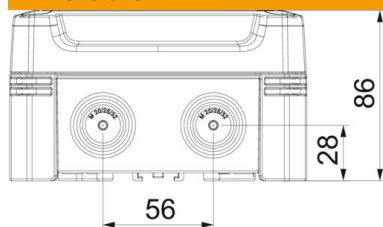

### Master data

Item number	2005152
Type	X06 SW-RO
Description 1	Junction box
Description 2	with red cover
Manufacturer	OBO
Dimension	150x116x86
Colour	Black / red
Material	Polycarbonate
Smallest sales unit	1
Unit of quantity	Piece
Weight	33.5 kg
Weight unit	kg/100 pc.

### Dimensions

Length	151 mm
Width	117 mm
Height	86 mm