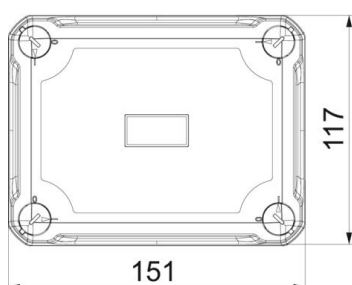

### Master data

Item number	2005152
Type	X06 SW-RO
Description 1	Junction box
Description 2	with red cover
Manufacturer	OBO
Dimension	150x116x86
Colour	Black / red
Material	Polycarbonate
Smallest sales unit	1
Unit of quantity	Piece
Weight	33.5 kg
Weight unit	kg/100 pc.

### Dimensions

Length	151 mm
Width	117 mm
Height	86 mm

### Technical data

Expandable	yes
No. of entries	8
Type of entry	Cuttable stepped membrane
Type of housing penetration	Pre-marking
Measured insulation voltage $V_i$	750 V
Cover	Not transparent
Cover fastening	Screwed
Entry from rear	no
Entries	4 x $\varnothing 20/25$ , 4 x $\varnothing 20/25/32$
Explosion-tested version	no
Flame-resistant	acc. to VDE 0471/DIN 695 Part 2-1, test temperature 650°C
Shape	Rectangular
Fibre-glass reinforced	yes
Halogen-free	yes
Clear internal dimensions	137x105x68 mm
Max. Conductor cross-section	6 mm <sup>2</sup>
With screening	no
with lid	yes
Mounting type	Wall/ceiling mounting
Nominal cross-section, max.	6 mm <sup>2</sup>
Nominal cross-section, min.	2.5 mm <sup>2</sup>
Nominal voltage	750 V
Sealable	yes
Impact-resistant	yes
Protection rating	IP67
Protection rating IK code	IK09
Permitted temperature range, max.	60 °C