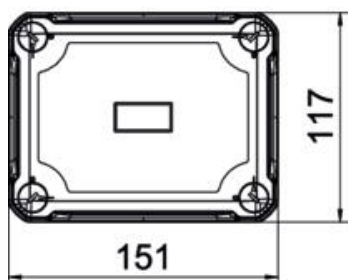

Technical data sheet

Empty housing X 06

Item number: 2005602

Junction box for the connection of cables and lines indoors and in outdoor areas. Rectangular design without entries. Suitable for wall and ceiling mounting with the option to fasten outside, inside or to mount via the corner domes. Particularly impact resistant with IK09. Cover with quick lock, sealable. Made from halogen-free and UV-resistant materials.

Junction box according to DIN EN 60670. Impact resistance IK09 according to DIN EN 50102. Protection rating IP67 according to DIN EN 60529.

PC Polycarbonate

Master data

Item number	2005602
Type	X06C SW
Description 1	Empty Enclosure
Manufacturer	OBO
Dimension	150x116x86
Colour	Graphite black; RAL 9011
Material	Polycarbonate
Smallest sales unit	1
Unit of quantity	Piece
Weight	33.5 kg
Weight unit	kg/100 pc.

Technical data sheet

Empty housing X 06

Item number: 2005602

Dimensions

Length	151 mm
Width	117 mm
Height	86 mm

Technical data

Extension option	no
Cover fastening	Screwed
Shape	Rectangular
Suitable for outdoor use	yes
Clear internal dimensions	137x105x68 mm
with lid	yes
Mounting type	Surface-mounted
Protection rating	IP67
Protection rating IK code	IK09
Protection class	II
Permitted temperature range, max.	60 °C
Permitted temperature range, min.	-5 °C
Weatherproof	yes