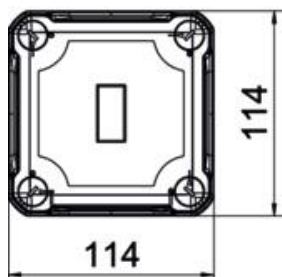

Technical data sheet

Empty housing X 04

Item number: 2005598

Junction box for the connection of cables and lines indoors and in outdoor areas. Square design without entries. Suitable for wall and ceiling mounting with the option to fasten outside, inside or to mount via the corner domes. Particularly impact resistant with IK08. Cover with quick lock, sealable. Made from halogen-free and UV-resistant materials.

Junction box according to DIN EN 60670. Impact resistance IK08 according to DIN EN 50102. Protection rating IP67 according to DIN EN 60529.

PC Polycarbonate

Master data

Item number	2005598
Type	X04C SW
Description 1	Empty Enclosure
Manufacturer	OBO
Dimension	114x114x78
Colour	Graphite black; RAL 9011
Material	Polycarbonate
Smallest sales unit	1
Unit of quantity	Piece
Weight	26.3 kg
Weight unit	kg/100 pc.

Technical data sheet

Empty housing X 04

Item number: 2005598

Dimensions

Length	114 mm
Width	114 mm
Height	78 mm

Technical data

Extension option	no
Cover fastening	Screwed
Shape	Square
Suitable for outdoor use	yes
Clear internal dimensions	102x102x60 mm
with lid	yes
Mounting type	Surface-mounted
Protection rating	IP67
Protection rating IK code	IK09
Protection class	II
Permitted temperature range, max.	60 °C
Permitted temperature range, min.	-5 °C
Weatherproof	yes