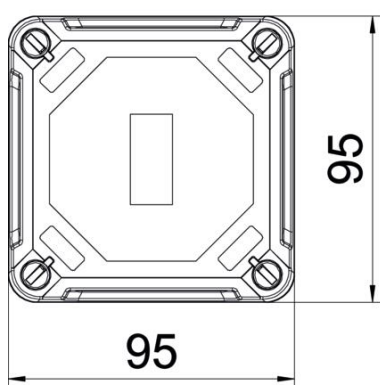

Technical data sheet

Empty housing X 01

Item number: 2005590

Junction box for the connection of cables and lines indoors and in outdoor areas. Square design without entries. Suitable for wall and ceiling mounting with the option to fasten outside, inside or to mount via the corner domes. Particularly impact resistant with IK09. Cover with quick lock, sealable. Made from halogen-free and UV-resistant materials.

Junction box according to EN 60670. Impact resistance IK09 according to EN 50102. Protection rating IP67 according to EN 60529.

PC Polycarbonate

Master data

Item number	2005590
Type	X01C SW
Description 1	Empty Enclosure
Manufacturer	OBO
Dimension	95x95x60
Colour	Graphite black; RAL 9011
Material	Polycarbonate
Smallest sales unit	1
Unit of quantity	Piece
Weight	15.6 kg
Weight unit	kg/100 pc.

Technical data sheet

Empty housing X 01

Item number: 2005590

Dimensions

Length	95 mm
Width	95 mm
Height	60 mm

Technical data

Extension option	no
Cover fastening	Screwed
Shape	Square
Suitable for outdoor use	yes
Clear internal dimensions	85x85x45 mm
with lid	yes
Mounting type	Surface-mounted
Protection rating	IP67
Protection rating IK code	IK09
Protection class	II
Permitted temperature range, max.	60 °C
Permitted temperature range, min.	-5 °C
Weatherproof	yes