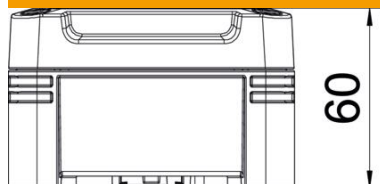

Junction box according to EN 60670. Impact resistance IK09 according to EN 50102. Protection rating IP67 according to EN 60529.

PC Polycarbonate

Master data

Item number	2005590
Type	X01C SW
Description 1	Empty Enclosure
Manufacturer	OBO
Dimension	95x95x60
Colour	Graphite black; RAL 9011
Material	Polycarbonate
Smallest sales unit	1
Unit of quantity	Piece
Weight	15.6 kg
Weight unit	kg/100 pc.

Technical data sheet

Empty housing X 01

Item number: 2005590

Dimensions

Length	95 mm
Width	95 mm
Height	60 mm

Technical data

Extension option	no
Cover fastening	Screwed
Shape	Square
Suitable for outdoor use	yes
Clear internal dimensions	85x85x45 mm
with lid	yes
Mounting type	Surface-mounted
Protection rating	IP67
Protection rating IK code	IK09
Protection class	II
Permitted temperature range, max.	60 °C
Permitted temperature range, min.	-5 °C
Weatherproof	yes