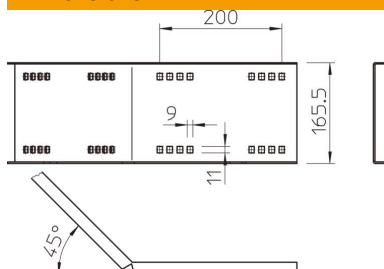

## 45° angle connector, internal FT

Item number: 6227910

45° horizontal angle connector for wide span cable trays and ladders with a side height of 160 mm.  
Including appropriate bolts, washers and nuts.

### Master data

Item number	6227910
Type	WRWV 160 I FT
Description 1	45° inside angle connector
Description 2	for wide span system 160
Manufacturer	OBO
Dimension	160x500
Material	Steel
Surface	Hot-dip galvanised
Surface standard	DIN EN ISO 1461
Smallest sales unit	1
Unit of quantity	Piece
Weight	234 kg
Weight unit	kg/100 pc.

### Dimensions

Length	540 mm
Width	20 mm
Height	160 mm
Plate thickness	2.5 mm