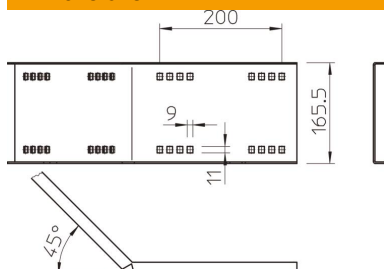

Technical data sheet

45° angle connector, internal FS

Item number: 6227902

45° angle connector, horizontal, for wide span cable trays and ladders with a side height of 160 mm.
Including appropriate bolts, washers and nuts.

St Steel

FS Strip galvanized

Master data

Item number	6227902
Type	WRWV 160 I FS
Description 1	45° inside angle connector
Description 2	for wide span system 160
Manufacturer	OBO
Dimension	160x500
Material	Steel
Surface	Strip galvanized
Surface standard	DIN EN 10346
Smallest sales unit	1
Unit of quantity	Piece
Weight	234 kg
Weight unit	kg/100 pc.

Technical data sheet

45° angle connector, internal FS

Item number: 6227902

Dimensions

Length	540 mm
Width	20 mm
Height	160 mm
Plate thickness	2.5 mm

Technical data

Version for	Angle connector
Maintain electrical functions	no
Suitable for mesh cable tray	no
Suitable for cable ladder	yes
Suitable for cable tray	yes
Suitable for cable tray system height	160 mm
Adjustable connector, horizontal	no
Articulated connector, vertical	no
Rustproof steel, pickled	no
Connection type	Screw connector