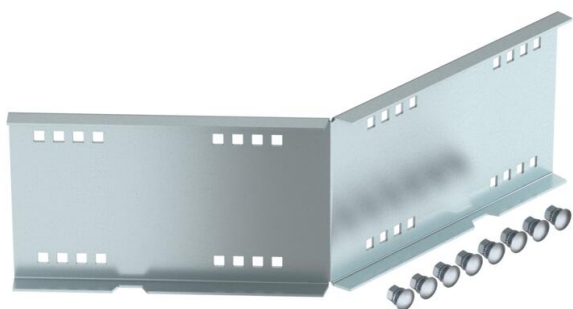

Technical data sheet

45° angle connector, internal FS

Item number: 6227902

45° angle connector, horizontal, for wide span cable trays and ladders with a side height of 160 mm.
Including appropriate bolts, washers and nuts.

St Steel

FS Strip galvanized

Master data

Item number	6227902
Type	WRWV 160 I FS
Description 1	45° inside angle connector
Description 2	for wide span system 160
Manufacturer	OBO
Dimension	160x500
Material	Steel
Surface	Strip galvanized
Surface standard	DIN EN 10346
Smallest sales unit	1
Unit of quantity	Piece
Weight	234 kg
Weight unit	kg/100 pc.

Technical data sheet

45° angle connector, internal FS

Item number: 6227902

Dimensions

Length	540 mm
Width	20 mm
Height	160 mm
Plate thickness	2.5 mm

Technical data

Version for	Angle connector
Maintain electrical functions	no
Suitable for mesh cable tray	no
Suitable for cable ladder	yes
Suitable for cable tray	yes
Suitable for cable tray system height	160 mm
Adjustable connector, horizontal	no
Articulated connector, vertical	no
Rustproof steel, pickled	no
Connection type	Screw connector