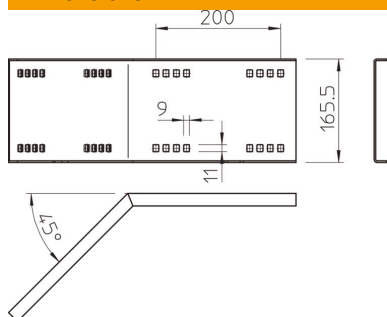

## 45° angle connector, external 160 A2

Item number: 6227868

45° angle connector, horizontal, for wide span cable trays and ladders with a side height of 160 mm.  
Including appropriate bolts, washers and nuts.

### Master data

|                     |                              |
|---------------------|------------------------------|
| Item number         | 6227868                      |
| Type                | WRWV 160 A A2                |
| Description 1       | 45° external angle connector |
| Description 2       | for wide span system 160     |
| Manufacturer        | OBO                          |
| Dimension           | 160x500                      |
| Material            | Stainless steel              |
| Surface             | Bright, treated              |
| Surface standard    |                              |
| Smallest sales unit | 1                            |
| Unit of quantity    | Piece                        |
| Weight              | 234 kg                       |
| Weight unit         | kg/100 pc.                   |

### Dimensions

|                 |        |
|-----------------|--------|
| Length          | 540 mm |
| Width           | 20 mm  |
| Height          | 160 mm |
| Plate thickness | 2.5 mm |