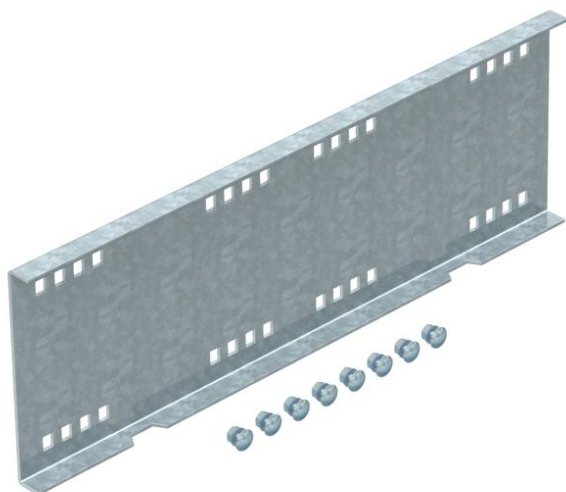

Technical data sheet

Straight connector A4

Item number: 6227730

Straight connector for straight connections of cable trays, wide span cable trays and ladders with a side height of 160 mm. Including appropriate bolts, washers and nuts.

A4 Stainless steel

2B Bright, treated

Master data

Item number	6227730
Type	WRVL 160 A4
Description 1	Straight connector
Description 2	for wide span system 160
Manufacturer	OBO
Dimension	160x500
Material	Stainless steel
Surface	Bright, treated
Surface standard	
Smallest sales unit	2
Unit of quantity	Piece
Weight	250 kg
Weight unit	kg/100 pc.

Technical data sheet

Straight connector A4

Item number: 6227730

Dimensions

Length	500 mm
Width	20 mm
Height	160 mm
Plate thickness	2.5 mm

Technical data

Version for	Straight connector
Maintain electrical functions	no
Suitable for mesh cable tray	no
Suitable for cable ladder	yes
Suitable for cable tray	yes
Suitable for cable tray system height	160 mm
Adjustable connector, horizontal	no
Articulated connector, vertical	no
Rustproof steel, pickled	no
Connection type	Screw connector