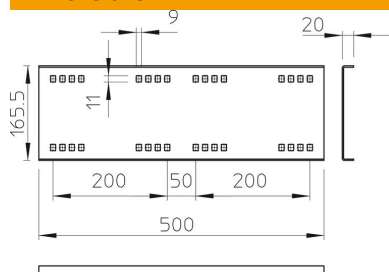

Technical data sheet

Straight connector A4

Item number: 6227730

Straight connector for straight connections of cable trays, wide span cable trays and ladders with a side height of 160 mm. Including appropriate bolts, washers and nuts.

A4 Stainless steel

2B Bright, treated

Master data

Item number	6227730
Type	WRVL 160 A4
Description 1	Straight connector
Description 2	for wide span system 160
Manufacturer	OBO
Dimension	160x500
Material	Stainless steel
Surface	Bright, treated
Surface standard	
Smallest sales unit	2
Unit of quantity	Piece
Weight	250 kg
Weight unit	kg/100 pc.

Technical data sheet

Straight connector A4

Item number: 6227730

Dimensions

Length	500 mm
Width	20 mm
Height	160 mm
Plate thickness	2.5 mm

Technical data

Version for	Straight connector
Maintain electrical functions	no
Suitable for mesh cable tray	no
Suitable for cable ladder	yes
Suitable for cable tray	yes
Suitable for cable tray system height	160 mm
Adjustable connector, horizontal	no
Articulated connector, vertical	no
Rustproof steel, pickled	no
Connection type	Screw connector