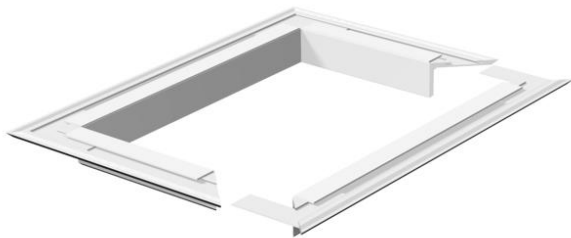

Technical data sheet

Ceiling panel for ISS140110

Item number: 6290240

Ceiling rosette for tidy closure of the pole penetration in the ceiling. Suitable for service pole, type ISS140110.

Alu Aluminium

Master data

| | |
|---------------------|----------------------|
| Item number | 6290240 |
| Type | WAG140110RW |
| Description 1 | Wall cover |
| Manufacturer | OBO |
| Dimension | 207x177 |
| Colour | Pure white; RAL 9010 |
| Material | Aluminium |
| Smallest sales unit | 1 |
| Unit of quantity | Piece |
| Weight | 33.2 kg |
| Weight unit | kg/100 pc. |

Dimensions

| | |
|--------|--------|
| Length | 207 mm |
| Width | 177 mm |
| Height | 33 mm |

Technical data

| | |
|-------------------|---------|
| Type of accessory | Rosette |
| Halogen-free | yes |