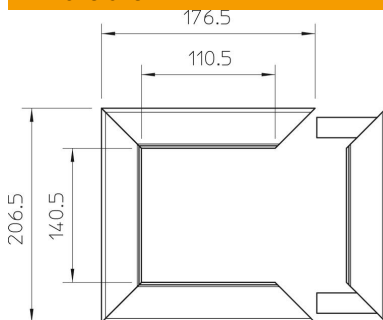

Technical data sheet

Ceiling panel for ISS140110

Item number: 6290240

Ceiling rosette for tidy closure of the pole penetration in the ceiling. Suitable for service pole, type ISS140110.

Alu Aluminium

Master data

| | |
|---------------------|----------------------|
| Item number | 6290240 |
| Type | WAG140110RW |
| Description 1 | Wall cover |
| Manufacturer | OBO |
| Dimension | 207x177 |
| Colour | Pure white; RAL 9010 |
| Material | Aluminium |
| Smallest sales unit | 1 |
| Unit of quantity | Piece |
| Weight | 33.2 kg |
| Weight unit | kg/100 pc. |

Dimensions

| | |
|--------|--------|
| Length | 207 mm |
| Width | 177 mm |
| Height | 33 mm |

Technical data

| | |
|-------------------|---------|
| Type of accessory | Rosette |
| Halogen-free | yes |