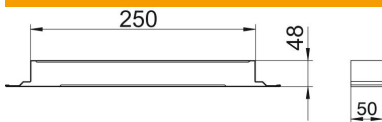

## Master data

Item number	7400970
Type	VL 25048E
Description 1	Connection shackle
Description 2	conductive
Manufacturer	OBO
Dimension	50x250x48
Material	Steel
Surface	Strip galvanized
Surface standard	DIN EN 10346
Smallest sales unit	1
Unit of quantity	Piece
Weight	34 kg
Weight unit	kg/100 pc.

## Dimensions

Width	250 mm
Height	48 mm
Dimension a	250 mm
Dimension h	48 mm

# Technical data sheet

Connection shackle, height 48 mm

Item number: 7400970