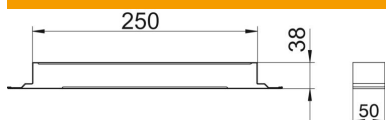

Technical data sheet

Connection shackle, height 38 mm

Item number: 7400968

Duct connectors for conductive mounting of screed-covered underfloor installation duct.

St Steel

FS Strip galvanized

Master data

Item number	7400968
Type	VL 25038E
Description 1	Connection shackle
Description 2	conductive
Manufacturer	OBO
Dimension	50x250x38
Material	Steel
Surface	Strip galvanized
Surface standard	DIN EN 10346
Smallest sales unit	1
Unit of quantity	Piece
Weight	33.1 kg
Weight unit	kg/100 pc.

Dimensions

Width	250 mm
Height	38 mm
Dimension a	250 mm
Dimension h	38 mm

Technical data

Version for	Strap
Floor plate	yes
Seal installation option	no
Suitable for expansion joint	yes
Duct height, min.	38 mm

Technical data sheet

Connection shackle, height 38 mm

Item number: 7400968

Technical data

With equipotential bonding yes