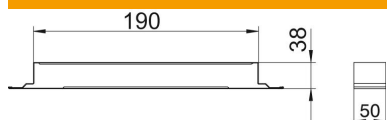

## Master data

Item number	7400962
Type	VL 19038E
Description 1	Connection shackle
Description 2	conductive
Manufacturer	OBO
Dimension	50x190x38
Material	Steel
Surface	Strip galvanized
Surface standard	DIN EN 10346
Smallest sales unit	1
Unit of quantity	Piece
Weight	25.8 kg
Weight unit	kg/100 pc.

## Dimensions

Width	190 mm
Height	38 mm
Dimension a	190 mm
Dimension h	38 mm