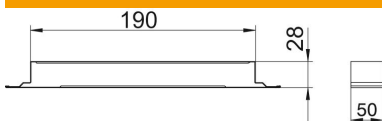

Technical data sheet

Connection shackle, height 28 mm

Item number: 7400960

Duct connectors for conductive mounting of screed-covered underfloor installation duct.

St Steel

FS Strip galvanized

Master data

Item number	7400960
Type	VL 19028E
Description 1	Connection shackle
Description 2	conductive
Manufacturer	OBO
Dimension	50x190x28
Material	Steel
Surface	Strip galvanized
Surface standard	DIN EN 10346
Smallest sales unit	1
Unit of quantity	Piece
Weight	24.9 kg
Weight unit	kg/100 pc.

Dimensions

Width	190 mm
Height	28 mm
Dimension a	190 mm
Dimension h	28 mm

Technical data

Version for	Strap
Floor plate	yes
Seal installation option	no
Suitable for expansion joint	yes
Duct height, min.	28 mm
With equipotential bonding	yes