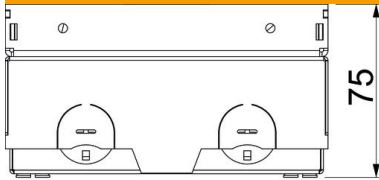

A2 Stainless steel

Master data

Item number	7368306
Type	UDHOME-ONE V BS
Description 1	Floor socket
Description 2	with BS socket, decor lid
Manufacturer	OBO
Dimension	140x140x75
Material	Stainless steel
Smallest sales unit	1
Unit of quantity	Piece
Weight	199 kg
Weight unit	kg/100 pc.

Technical data sheet

UDHOME-ONE floor socket, without floor covering recess,
BS socket, stainless steel
Item number: 7368306

Dimensions

Length	140 mm
Width	140 mm
Height	75 mm

Technical data

Number of sockets according to the British standard	1
Cable outlet version	Swivellable cord outlet
Equipment	Single BS socket
Floor covering protection frame	no
Floor care	Dry
Cover version	Decorative plate
Seal installation option	no
Application when used	6.101.1 Dry floor care
Application when unused	6.101.1 Dry floor care
Floor height, max.	105 mm
Floor height, min.	75 mm
Suitable for raised floor installation	yes
Suitable for screed-flush closed underfloor ducts	no
Suitable for screed-covered underfloor ducts	no
Suitable for cavity floor installation	yes
Suitable for wet care	no
Suitable for underfloor ducts	no
Device support to accept mounting boxes	no
With floor covering recess	no
Protection rating (IP) when used	IP20
Protection rating (IP) when unused	IP40
Protection rating IK code	IK10
Heavy-duty version	no
Vertical load, large area	to 15,000 N