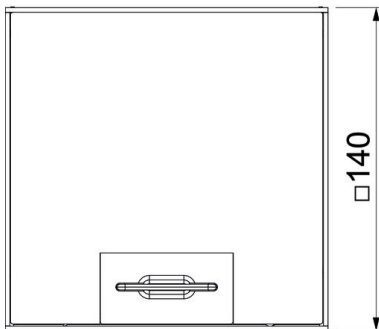

A2 Stainless steel

Master data

Item number	7368306
Type	UDHOME-ONE V BS
Description 1	Floor socket
Description 2	with BS socket, decor lid
Manufacturer	OBO
Dimension	140x140x75
Material	Stainless steel
Smallest sales unit	1
Unit of quantity	Piece
Weight	199 kg
Weight unit	kg/100 pc.

Technical data sheet

UDHOME-ONE floor socket, without floor covering recess,
BS socket, stainless steel
Item number: 7368306

Dimensions

Length	140 mm
Width	140 mm
Height	75 mm

Technical data

Number of sockets according to the British standard	1
Cable outlet version	Swivellable cord outlet
Equipment	Single BS socket
Floor covering protection frame	no
Floor care	Dry
Cover version	Decorative plate
Seal installation option	no
Application when used	6.101.1 Dry floor care
Application when unused	6.101.1 Dry floor care
Floor height, max.	105 mm
Floor height, min.	75 mm
Suitable for raised floor installation	yes
Suitable for screed-flush closed underfloor ducts	no
Suitable for screed-covered underfloor ducts	no
Suitable for cavity floor installation	yes
Suitable for wet care	no
Suitable for underfloor ducts	no
Device support to accept mounting boxes	no
With floor covering recess	no
Protection rating (IP) when used	IP20
Protection rating (IP) when unused	IP40
Protection rating IK code	IK10
Heavy-duty version	no
Vertical load, large area	to 15,000 N