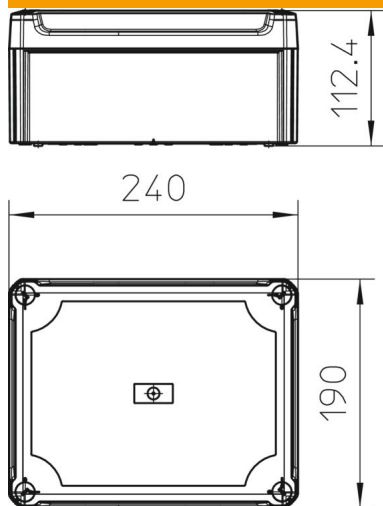

Technical data sheet

Junction box T250, closed, elevated cover

Item number: 2007736

Closed junction box for the connection of cables in indoor and protected outdoor areas. Rectangular design without entries. Suitable for wall and ceiling mounting, on mounting panels and threads in the floor. With the option of fastening inside and to mount via the corner domes. High cover with quick lock, sealable. Made from halogen-free, UV-resistant materials.

With hat profile rail.

Junction box according to DIN EN 60670. Flame-resistant to DIN EN 60695/2/11, test temperature 650°C. Impact resistance IK05 according to DIN EN 50102. Clear internal dimensions: 225x173x102 mm

PP/PC Polypropylene / polycarbonate

Master data

Item number	2007736
Type	T 250 OE HD LGR
Description 1	Junction box, closed
Description 2	with raised cover
Manufacturer	OBO
Dimension	240x190x115
Colour	Light grey; RAL 7035
Material	Polypropylene / polycarbonate
Smallest sales unit	1
Unit of quantity	Piece
Weight	50.57 kg
Weight unit	kg/100 pc.

Technical data sheet

Junction box T250, closed, elevated cover

Item number: 2007736

Dimensions

Length	240 mm
Width	190 mm
Height	112 mm

Technical data

Expandable	yes
Type of insertion...	None
Type of entry	Cable
Type of housing penetration	Without
Measured insulation voltage V_i	500 V
Equipment	Without
Cover	Not transparent
Cover fastening	Screwed
Entry from rear	yes
Entries	None
Explosion-tested version	no
Flame-resistant	acc. to VDE 0471/DIN 695 Part 2-1, test temperature 650°C
Shape	Rectangular
Maintain electrical functions	Without
For Ex zone	Without
For Ex zone gas	Without
For Ex zone dust	Without
Fibre-glass reinforced	yes
Halogen-free	yes
Clear internal dimensions	225x173x102 mm
With screening	no
with lid	yes
Mounting type	Wall/ceiling mounting
Nominal voltage	500 V
Sealable	yes
Protection rating	IP66
Protection rating IK code	IK05.
Permitted temperature range, max.	60 °C
Permitted temperature range, min.	-5 °C