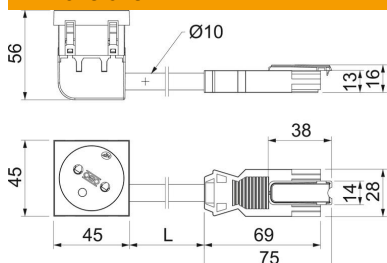

## Master data

Item number	6120850
Type	STD-F3C GS RW1
Description 1	Socket 33°, single
Description 2	with earth pin, Connect 45
Manufacturer	OBO
Dimension	250V, 10/16A
Colour	Pure white; RAL 9010
Material	Polycarbonate
Smallest sales unit	1
Unit of quantity	Piece
Weight	10.3 kg
Weight unit	kg/100 pc.

# Technical data sheet

33° socket, Connect 45, with earthing pin, single

Item number: 6120850

## Dimensions

Width	45 mm
Height	45 mm

## Technical data

Cover	Central plate
Closable	no
Connection type	Screwless terminal
Number of units	1
Number of modules (for modular construction)	1
Number of switchable sockets	0
Printed label/coding	Without printing
Version for	Single 33°
Surface version	Matt
Version for	Protective contact pin
Ejection mechanism	no
Fastening type	Lock
Labelling panel	no
Operating temperature, max.	40 °C
Operating temperature, min.	-5 °C
increased touch protection	yes
Error current protection	no
For more difficult conditions (according to VDE)	no
Halogen-free	yes
Insulated installation	no
Hinged cover	no
Coding	no
Warning light	no
With on/off switch	no
With fine-wire fuse	no
With functional lighting	no
With orientation lighting	no
Mounting type	Installation
Nominal voltage	250 V
Nominal current	16 A
Protection rating	Other
Special power supply	Without special power supply
Socket version	NF
Socket angle	33°
Plug-in system	GST18
Depth	53 mm
Transparent	no
Rotated central insert	yes