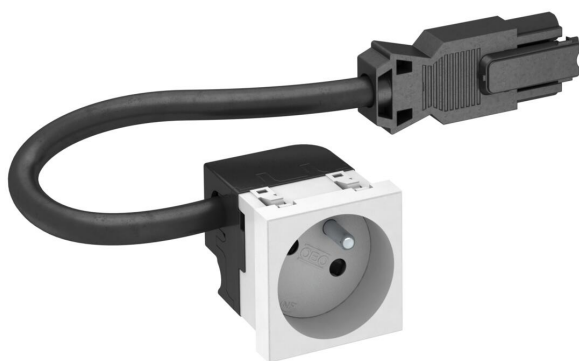

# Technical data sheet

33° socket, Connect 45, with earthing pin, single

Item number: 6120850

Ready-for-connection protective contact socket Single 33°, with increased touch protection, incl. 0.25 m connection cable with GST18 connector and locking clip, 16 A, 250 V~.

For installation in Rapid 45 trunking, device installation trunking, service poles, underfloor systems and desk boxes.

**PC** Polycarbonate

## Master data

Item number	6120850
Type	STD-F3C GS RW1
Description 1	Socket 33°, single
Description 2	with earth pin, Connect 45
Manufacturer	OBO
Dimension	250V, 10/16A
Colour	Pure white; RAL 9010
Material	Polycarbonate
Smallest sales unit	1
Unit of quantity	Piece
Weight	10.3 kg
Weight unit	kg/100 pc.

# Technical data sheet

33° socket, Connect 45, with earthing pin, single

Item number: 6120850