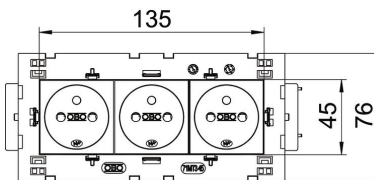

For installation in Rapid 45 trunking, device installation trunking, service poles, underfloor systems and desk boxes.

PC Polycarbonate

Master data

Item number	6120648
Type	STD-F0C8 SRO3
Description 1	Socket 0°, triple
Description 2	with earth pin, Connect 80
Manufacturer	OBO
Dimension	250V, 10/16A
Colour	Signal red; RAL 3001
Material	Polycarbonate
Smallest sales unit	1
Unit of quantity	Piece
Weight	17.5 kg
Weight unit	kg/100 pc.

Technical data sheet

0° socket, Connect 80, with earthing pin, triple

Item number: 6120648

Dimensions

Width	176 mm
Height	76 mm

Technical data

Cover	Central plate
Closable	no
Connection type	Screwless terminal
Number of units	3
Number of modules (for modular construction)	0
Number of switchable sockets	0
Number of poles	2
Printed label/coding	Without printing
Version for	Triple 0°
Surface version	Matt
Version for	Protective contact pin
Ejection mechanism	no
Fastening type	Lock
Labelling panel	no
Operating temperature, max.	40 °C
Operating temperature, min.	-5 °C
increased touch protection	yes
Error current protection	no
For more difficult conditions (according to VDE)	no
Halogen-free	yes
Insulated installation	no
Hinged cover	no
Coding	no
Warning light	no
With on/off switch	no
With fine-wire fuse	no
With functional lighting	no
With orientation lighting	no
Mounting type	Device installation duct
Nominal voltage	250 V
Nominal current	16 A
Protection rating	Other
Special power supply	Without special power supply
Socket version	NF
Socket angle	0°

Technical data sheet

0° socket, Connect 80, with earthing pin, triple

Item number: 6120648

Technical data

Depth	39 mm
Transparent	no
Rotated central insert	no
Approvals	VDE
Surge protection	no