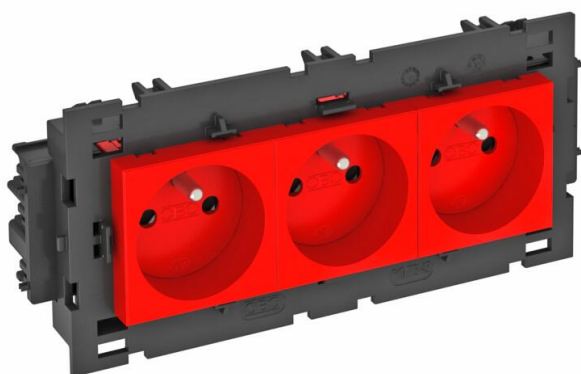

Technical data sheet

0° socket, Connect 80, with earthing pin, triple

Item number: 6120648

Earthing pin socket with connection to side, Triple 0°, with increased touch protection, with screwless terminals, 2-pin, 16 A, 250 V~, with connection terminals to IEC 60884-1, suitable for the installation in Rapid 80 device installation trunking systems.

For installation in Rapid 45 trunking, device installation trunking, service poles, underfloor systems and desk boxes.

PC Polycarbonate

Master data

Item number	6120648
Type	STD-F0C8 SRO3
Description 1	Socket 0°, triple
Description 2	with earth pin, Connect 80
Manufacturer	OBO
Dimension	250V, 10/16A
Colour	Signal red; RAL 3001
Material	Polycarbonate
Smallest sales unit	1
Unit of quantity	Piece
Weight	17.5 kg
Weight unit	kg/100 pc.

Technical data sheet

0° socket, Connect 80, with earthing pin, triple

Item number: 6120648

Dimensions

Width	176 mm
Height	76 mm

Technical data

Cover	Central plate
Closable	no
Connection type	Screwless terminal
Number of units	3
Number of modules (for modular construction)	0
Number of switchable sockets	0
Number of poles	2
Printed label/coding	Without printing
Version for	Triple 0°
Surface version	Matt
Version for	Protective contact pin
Ejection mechanism	no
Fastening type	Lock
Labelling panel	no
Operating temperature, max.	40 °C
Operating temperature, min.	-5 °C
increased touch protection	yes
Error current protection	no
For more difficult conditions (according to VDE)	no
Halogen-free	yes
Insulated installation	no
Hinged cover	no
Coding	no
Warning light	no
With on/off switch	no
With fine-wire fuse	no
With functional lighting	no
With orientation lighting	no
Mounting type	Device installation duct
Nominal voltage	250 V
Nominal current	16 A
Protection rating	Other
Special power supply	Without special power supply
Socket version	NF
Socket angle	0°