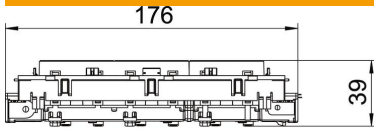

For installation in Rapid 45 trunking, device installation trunking, service poles, underfloor systems and desk boxes.

PC Polycarbonate

Master data

Item number	6120648
Type	STD-F0C8 SRO3
Description 1	Socket 0°, triple
Description 2	with earth pin, Connect 80
Manufacturer	OBO
Dimension	250V, 10/16A
Colour	Signal red; RAL 3001
Material	Polycarbonate
Smallest sales unit	1
Unit of quantity	Piece
Weight	17.5 kg
Weight unit	kg/100 pc.

Technical data sheet

0° socket, Connect 80, with earthing pin, triple

Item number: 6120648

Dimensions

Width	176 mm
Height	76 mm

Technical data

Cover	Central plate
Closable	no
Connection type	Screwless terminal
Number of units	3
Number of modules (for modular construction)	0
Number of switchable sockets	0
Number of poles	2
Printed label/coding	Without printing
Version for	Triple 0°
Surface version	Matt
Version for	Protective contact pin
Ejection mechanism	no
Fastening type	Lock
Labelling panel	no
Operating temperature, max.	40 °C
Operating temperature, min.	-5 °C
increased touch protection	yes
Error current protection	no
For more difficult conditions (according to VDE)	no
Halogen-free	yes
Insulated installation	no
Hinged cover	no
Coding	no
Warning light	no
With on/off switch	no
With fine-wire fuse	no
With functional lighting	no
With orientation lighting	no
Mounting type	Device installation duct
Nominal voltage	250 V
Nominal current	16 A
Protection rating	Other
Special power supply	Without special power supply
Socket version	NF
Socket angle	0°

Technical data sheet

0° socket, Connect 80, with earthing pin, triple

Item number: 6120648

Technical data

Depth	39 mm
Transparent	no
Rotated central insert	no
Approvals	VDE
Surge protection	no