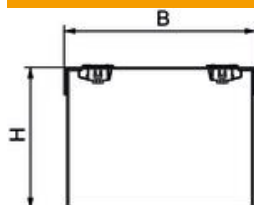

Technical data sheet

Single-compartment cable duct 150 FS, cover with turn buckle

Item number: 6081198

Cable duct, single-compartment, complete with cover.
Connectors should be ordered separately and in the appropriate quantity.

St Steel

FS Strip galvanized

Master data

Item number	6081198
Type	ST66
Description 1	Cable trunking
Description 2	single compartment
Manufacturer	Trench
Dimension	150x150x3000
Material	Steel
Surface	Strip galvanized
Surface standard	DIN EN 10346
Smallest sales unit	54
Unit of quantity	Metre
Weight	590 kg
Weight unit	kg/100 m

Technical data sheet

Single-compartment cable duct 150 FS, cover with turn buckle

Item number: 6081198

Dimensions

Length	3,000 mm
Width	150 mm
Height	150 mm
Plate thickness	1.2 mm
Dimension B	150 mm
Dimension H	150 mm
Dimension L	3,000 mm

Technical data

Number of fixed partitions	0
Number of insertable partitions	0
Maintain electrical functions	no
Halogen-free	yes
Cable retaining clip	no
Duct connector	no
Delivery on a roll	no
Material thickness	1.2 mm
Protective film	no
Transparent	no