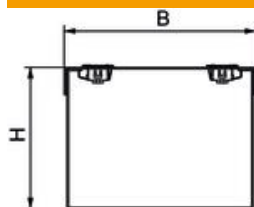

Technical data sheet

Single-compartment cable duct 100 FS, cover with turn buckle

Item number: 6081186

Cable duct, single-compartment, complete with cover.
Connectors should be ordered separately and in the appropriate quantity.

St Steel

FS Strip galvanized

Master data

Item number	6081186
Type	ST44
Description 1	Cable trunking
Description 2	single compartment
Manufacturer	Trench
Dimension	100x100x3000
Material	Steel
Surface	Strip galvanized
Surface standard	DIN EN 10346
Smallest sales unit	150
Unit of quantity	Metre
Weight	390 kg
Weight unit	kg/100 m

Technical data sheet

Single-compartment cable duct 100 FS, cover with turn buckle

Item number: 6081186

Dimensions

Length	3,000 mm
Width	100 mm
Height	100 mm
Plate thickness	1.2 mm
Dimension B	100 mm
Dimension H	100 mm
Dimension L	3,000 mm

Technical data

Number of fixed partitions	0
Number of insertable partitions	0
Maintain electrical functions	no
Halogen-free	yes
Cable retaining clip	no
Duct connector	no
Delivery on a roll	no
Material thickness	1.2 mm
Protective film	no
Transparent	no