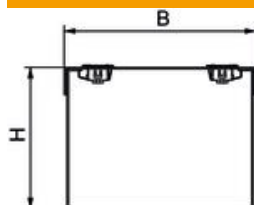

Technical data sheet

Single-compartment cable duct 50 FS, cover with turn buckle

Item number: 6081154

Cable duct, single-compartment, complete with cover.
Connectors should be ordered separately and in the appropriate quantity.

St Steel

FS Strip galvanized

Master data

Item number	6081154
Type	ST42
Description 1	Cable trunking
Description 2	single compartment
Manufacturer	Trench
Dimension	100x50x3000
Material	Steel
Surface	Strip galvanized
Surface standard	DIN EN 10346
Smallest sales unit	150
Unit of quantity	Metre
Weight	260 kg
Weight unit	kg/100 m

Technical data sheet

Single-compartment cable duct 50 FS, cover with turn buckle

Item number: 6081154

Dimensions

Length	3,000 mm
Width	100 mm
Height	50 mm
Plate thickness	1 mm
Dimension B	100 mm
Dimension H	50 mm
Dimension L	3,000 mm

Technical data

Number of fixed partitions	0
Number of insertable partitions	0
Maintain electrical functions	no
Halogen-free	yes
Cable retaining clip	no
Duct connector	no
Delivery on a roll	no
Material thickness	1 mm
Protective film	no
Transparent	no