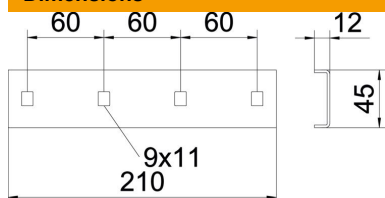

Technical data sheet

Connector ALU

Item number: 7103554

Straight connector to connect cable ladders and fittings with a side height of 40 mm.
The bolt fastening ensures the continuity of the equipotential bonding.

Alu Aluminium

Master data

Item number	7103554
Type	SLV 62 ALU
Description 1	Straight connector with bolts
Description 2	for cable ladder SLZ and SL62
Manufacturer	OBO
Material	Aluminium
Smallest sales unit	10
Unit of quantity	Piece
Weight	12.5 kg
Weight unit	kg/100 pc.

Dimensions

Dimension	210x45
Length	210 mm
Width	45 mm
Height	12 mm

Technical data sheet

Connector ALU

Item number: 7103554

Technical data

Version for	Straight connector
Maintain electrical functions	no
Suitable for mesh cable tray	no
Suitable for cable ladder	yes
Suitable for cable tray	no
Adjustable connector, horizontal	no
Articulated connector, vertical	no
Rustproof steel, pickled	no
Connection type	Screw connector