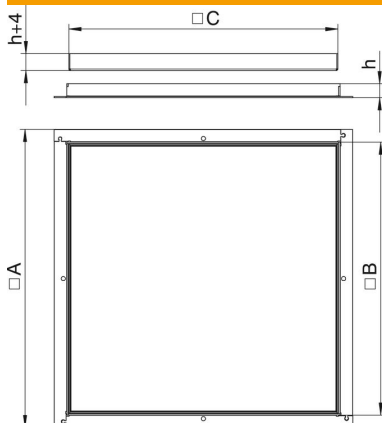

# Technical data sheet

Frame cassette for inspection opening, RK, nominal size  
350-3, brass  
Item number: 7405880

“Blank” frame cassette for the creation of an inspection opening in the UZD350-3 in dry or wet-cleaned floors indoors. Only suitable for smooth floor coverings.

## Master data

Item number	7405880
Type	RK M3 25
Description 1	Frame cassette
Description 2	blank
Manufacturer	OBO
Dimension	383x383x25
Material	Brass
Smallest sales unit	1
Unit of quantity	Piece
Weight	828.4 kg
Weight unit	kg/100 pc.

## Dimensions

Dimension A	424 mm
Dimension B	388 mm
Dimension C	382 mm
Dimension h	25 mm

# Technical data sheet

Frame cassette for inspection opening, RK, nominal size  
350-3, brass  
Item number: 7405880