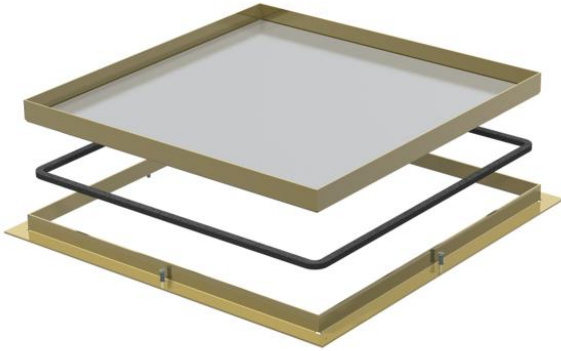

# Technical data sheet

Frame cassette for inspection opening, RK, nominal size  
350-3, brass  
Item number: 7405880

“Blank” frame cassette for the creation of an inspection opening in the UZD350-3 in dry or wet-cleaned floors indoors. Only suitable for smooth floor coverings.

## Master data

Item number	7405880
Type	RK M3 25
Description 1	Frame cassette
Description 2	blank
Manufacturer	OBO
Dimension	383x383x25
Material	Brass
Smallest sales unit	1
Unit of quantity	Piece
Weight	828.4 kg
Weight unit	kg/100 pc.

## Dimensions

Dimension A	424 mm
Dimension B	388 mm
Dimension C	382 mm
Dimension h	25 mm

# Technical data sheet

Frame cassette for inspection opening, RK, nominal size  
350-3, brass  
Item number: 7405880