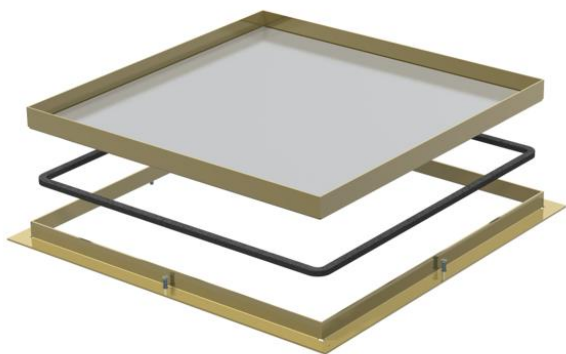

Technical data sheet

Frame cassette for inspection opening, RK, nominal size
350-3, brass
Item number: 7405872

“Blank” frame cassette for the creation of an inspection opening in the UZD350-3 in dry or wet-cleaned floors indoors. Only suitable for smooth floor coverings.

CuZn
37 Brass

Master data

Item number	7405872
Type	RK M3 15
Description 1	Frame cassette
Description 2	blank
Manufacturer	OBO
Dimension	383x383x15
Material	Brass
Smallest sales unit	1
Unit of quantity	Piece
Weight	780 kg
Weight unit	kg/100 pc.

Dimensions

Dimension A	424 mm
Dimension B	388 mm
Dimension C	382 mm
Dimension h	15 mm

Technical data sheet

Frame cassette for inspection opening, RK, nominal size
350-3, brass
Item number: 7405872

Technical data