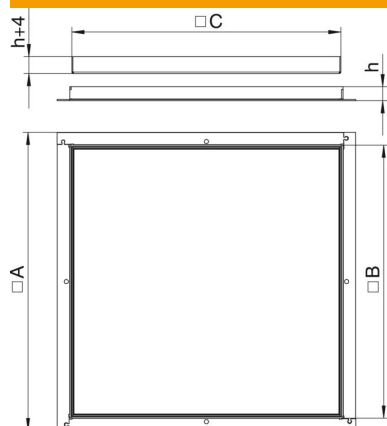

Technical data sheet

Frame cassette for inspection opening, RK, nominal size
350-3, brass
Item number: 7405872

“Blank” frame cassette for the creation of an inspection opening in the UZD350-3 in dry or wet-cleaned floors indoors. Only suitable for smooth floor coverings.

CuZn
37 Brass

Master data

Item number	7405872
Type	RK M3 15
Description 1	Frame cassette
Description 2	blank
Manufacturer	OBO
Dimension	383x383x15
Material	Brass
Smallest sales unit	1
Unit of quantity	Piece
Weight	780 kg
Weight unit	kg/100 pc.

Dimensions

Dimension A	424 mm
Dimension B	388 mm
Dimension C	382 mm
Dimension h	15 mm

Technical data sheet

Frame cassette for inspection opening, RK, nominal size
350-3, brass
Item number: 7405872

Technical data