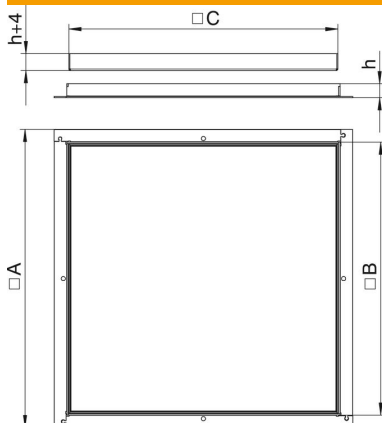

Technical data sheet

Frame cassette for inspection opening, RK, nominal size
350-3, brass
Item number: 7405868

“Blank” frame cassette for the creation of an inspection opening in the UZD350-3 in dry or wet-cleaned floors indoors. Only suitable for smooth floor coverings.

CuZn
37 Brass

Master data

Item number	7405868
Type	RK M3 10
Description 1	Frame cassette
Description 2	blank
Manufacturer	OBO
Dimension	383x383x10
Material	Brass
Smallest sales unit	1
Unit of quantity	Piece
Weight	755.9 kg
Weight unit	kg/100 pc.

Dimensions

Dimension A	424 mm
Dimension B	388 mm
Dimension C	382 mm
Dimension h	10 mm

Technical data sheet

Frame cassette for inspection opening, RK, nominal size
350-3, brass
Item number: 7405868

Technical data