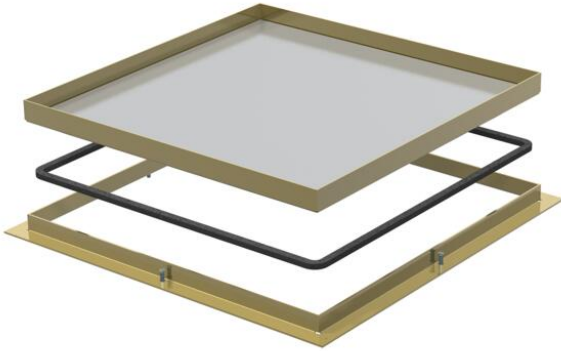

Technical data sheet

Frame cassette for inspection opening, RK, nominal size
350-3, brass
Item number: 7405868

“Blank” frame cassette for the creation of an inspection opening in the UZD350-3 in dry or wet-cleaned floors indoors. Only suitable for smooth floor coverings.

CuZn
37 Brass

Master data

Item number	7405868
Type	RK M3 10
Description 1	Frame cassette
Description 2	blank
Manufacturer	OBO
Dimension	383x383x10
Material	Brass
Smallest sales unit	1
Unit of quantity	Piece
Weight	755.9 kg
Weight unit	kg/100 pc.

Dimensions

Dimension A	424 mm
Dimension B	388 mm
Dimension C	382 mm
Dimension h	10 mm

Technical data sheet

Frame cassette for inspection opening, RK, nominal size
350-3, brass
Item number: 7405868

Technical data