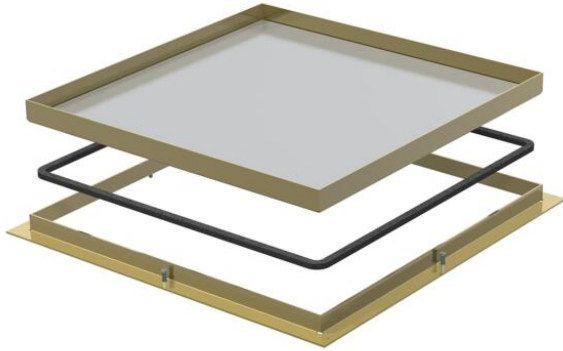

# Technical data sheet

Frame cassette for inspection opening, RK, nominal size  
250-3, brass  
Item number: 7405856

"Blank" frame cassette for the creation of an inspection opening in the UZD250-3 in dry or wet-cleaned floors for indoor use. Only suitable for smooth floor coverings.

## Master data

Item number	7405856
Type	RK M2 25
Description 1	Frame cassette
Description 2	blank
Manufacturer	OBO
Dimension	282x282x25
Material	Brass
Smallest sales unit	1
Unit of quantity	Piece
Weight	484.1 kg
Weight unit	kg/100 pc.

## Dimensions

Dimension A	324 mm
Dimension B	288 mm
Dimension C	282 mm
Dimension h	25 mm

# Technical data sheet

Frame cassette for inspection opening, RK, nominal size  
250-3, brass  
Item number: 7405856