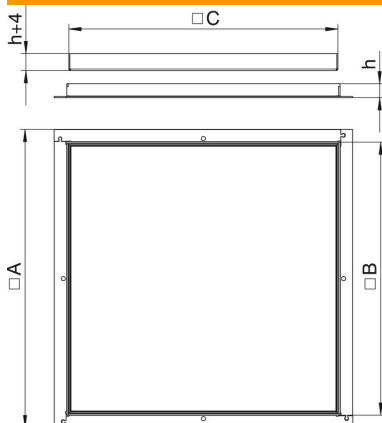

# Technical data sheet

Frame cassette for inspection opening, RK, nominal size  
250-3, brass  
Item number: 7405856

"Blank" frame cassette for the creation of an inspection opening in the UZD250-3 in dry or wet-cleaned floors for indoor use. Only suitable for smooth floor coverings.

## Master data

Item number	7405856
Type	RK M2 25
Description 1	Frame cassette
Description 2	blank
Manufacturer	OBO
Dimension	282x282x25
Material	Brass
Smallest sales unit	1
Unit of quantity	Piece
Weight	484.1 kg
Weight unit	kg/100 pc.

## Dimensions

Dimension A	324 mm
Dimension B	288 mm
Dimension C	282 mm
Dimension h	25 mm

# Technical data sheet

Frame cassette for inspection opening, RK, nominal size  
250-3, brass  
Item number: 7405856