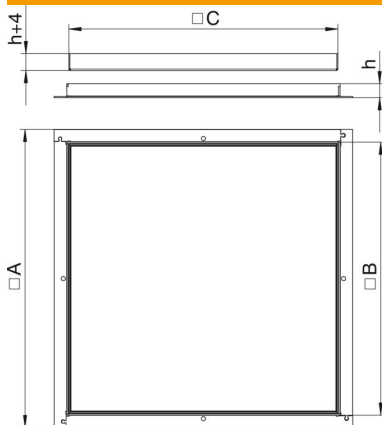

# Technical data sheet

Frame cassette for inspection opening, RK, nominal size 250-3, brass  
Item number: 7405844

"Blank" frame cassette for the creation of an inspection opening in the UZD250-3 in dry or wet-cleaned floors for indoor use. Only suitable for smooth floor coverings.

## Master data

Item number	7405844
Type	RK M2 10
Description 1	Frame cassette
Description 2	blank
Manufacturer	OBO
Dimension	282x282x10
Material	Brass
Smallest sales unit	1
Unit of quantity	Piece
Weight	431.1 kg
Weight unit	kg/100 pc.

## Dimensions

Dimension A	324 mm
Dimension B	288 mm
Dimension C	282 mm
Dimension h	10 mm

# Technical data sheet

Frame cassette for inspection opening, RK, nominal size  
250-3, brass  
Item number: 7405844