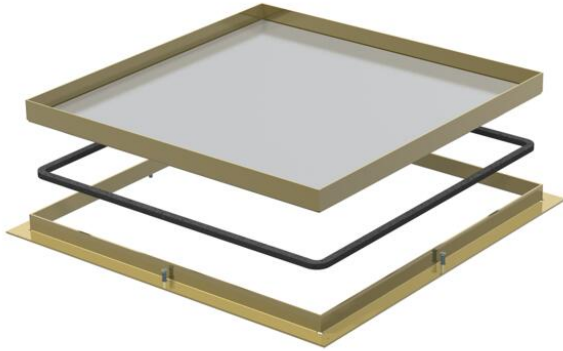

# Technical data sheet

Frame cassette for inspection opening, RK, nominal size 250-3, brass  
Item number: 7405844

"Blank" frame cassette for the creation of an inspection opening in the UZD250-3 in dry or wet-cleaned floors for indoor use. Only suitable for smooth floor coverings.

## Master data

Item number	7405844
Type	RK M2 10
Description 1	Frame cassette
Description 2	blank
Manufacturer	OBO
Dimension	282x282x10
Material	Brass
Smallest sales unit	1
Unit of quantity	Piece
Weight	431.1 kg
Weight unit	kg/100 pc.

## Dimensions

Dimension A	324 mm
Dimension B	288 mm
Dimension C	282 mm
Dimension h	10 mm

# Technical data sheet

Frame cassette for inspection opening, RK, nominal size  
250-3, brass  
Item number: 7405844