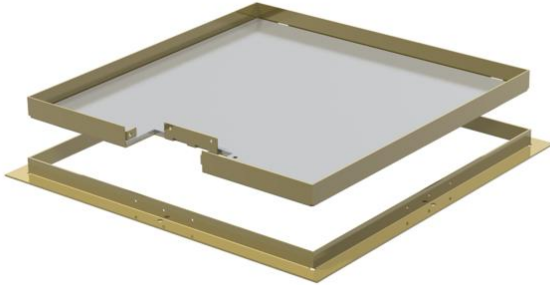

Technical data sheet

Frame cassette for cord outlet, RKS, nominal size 350-3,
brass

Item number: 7406502

Frame cassette for cord outlet, for UZD350-3, for the installation of accessories
in dry or wet-cleaned floors for indoor use.

CuZn 37 Brass

Master data

Item number	7406502
Type	RKS M3 15
Description 1	Frame cassette
Description 2	for cord outlet
Manufacturer	OBO
Dimension	383x383x15
Material	Brass
Smallest sales unit	1
Unit of quantity	Piece
Weight	756.4 kg
Weight unit	kg/100 pc.

Dimensions

Dimension A	424 mm
Dimension B	388 mm
Dimension c	382 mm
Dimension C	382 mm
Dimension h	15 mm

Technical data sheet

Frame cassette for cord outlet, RKS, nominal size 350-3,
brass

Item number: 7406502

Technical data

Number of cable outlets	1
Cable outlet version	Swivellable cord outlet
Floor care	Dry
Suitable for	Underfloor socket structure
Device support to accept mounting boxes	no
Floor covering thickness	13 mm