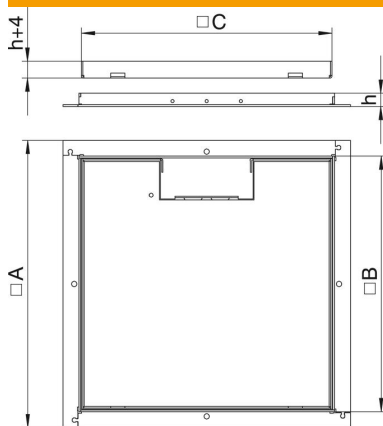

Technical data sheet

Frame cassette for cord outlet, RKS, nominal size 350-3,
brass

Item number: 7406502

Frame cassette for cord outlet, for UZD350-3, for the installation of accessories
in dry or wet-cleaned floors for indoor use.

CuZn 37 Brass

Master data

Item number	7406502
Type	RKS M3 15
Description 1	Frame cassette
Description 2	for cord outlet
Manufacturer	OBO
Dimension	383x383x15
Material	Brass
Smallest sales unit	1
Unit of quantity	Piece
Weight	756.4 kg
Weight unit	kg/100 pc.

Dimensions

Dimension A	424 mm
Dimension B	388 mm
Dimension c	382 mm
Dimension C	382 mm
Dimension h	15 mm

Technical data sheet

Frame cassette for cord outlet, RKS, nominal size 350-3,
brass

Item number: 7406502

Technical data

Number of cable outlets	1
Cable outlet version	Swivellable cord outlet
Floor care	Dry
Suitable for	Underfloor socket structure
Device support to accept mounting boxes	no
Floor covering thickness	13 mm