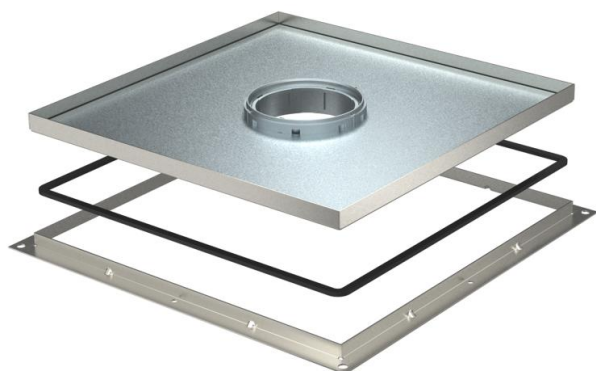

# Technical data sheet

Frame cassette for tube body, RKF, nominal size 350-3,  
stainless steel

Item number: 7409420

Frame cassette for tube body, for UZD350-3, for the installation of accessories in dry or wet-cleaned floors for indoor use.

## Master data

|                     |                 |
|---------------------|-----------------|
| Item number         | 7409420         |
| Type                | RKF3 V3 30      |
| Description 1       | Frame cassette  |
| Description 2       | for tube        |
| Manufacturer        | OBO             |
| Dimension           | 383x383x30      |
| Material            | Stainless steel |
| Smallest sales unit | 1               |
| Unit of quantity    | Piece           |
| Weight              | 783.8 kg        |
| Weight unit         | kg/100 pc.      |

# Technical data sheet

Frame cassette for tube body, RKF, nominal size 350-3,  
stainless steel

Item number: 7409420