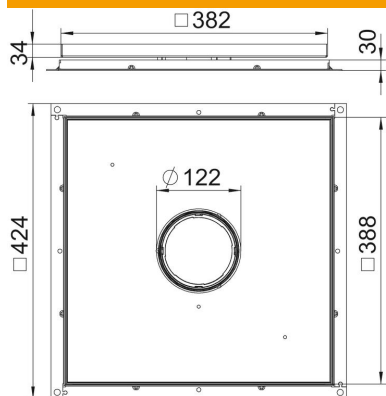

# Technical data sheet

Frame cassette for tube body, RKF, nominal size 350-3,  
stainless steel

Item number: 7409420

Frame cassette for tube body, for UZD350-3, for the installation of accessories in dry or wet-cleaned floors for indoor use.

## Master data

|                     |                 |
|---------------------|-----------------|
| Item number         | 7409420         |
| Type                | RKF3 V3 30      |
| Description 1       | Frame cassette  |
| Description 2       | for tube        |
| Manufacturer        | OBO             |
| Dimension           | 383x383x30      |
| Material            | Stainless steel |
| Smallest sales unit | 1               |
| Unit of quantity    | Piece           |
| Weight              | 783.8 kg        |
| Weight unit         | kg/100 pc.      |

# Technical data sheet

Frame cassette for tube body, RKF, nominal size 350-3,  
stainless steel

Item number: 7409420

## Dimensions

|             |        |
|-------------|--------|
| Dimension A | 424 mm |
| Dimension B | 388 mm |
| Dimension C | 382 mm |
| Dimension h | 30 mm  |