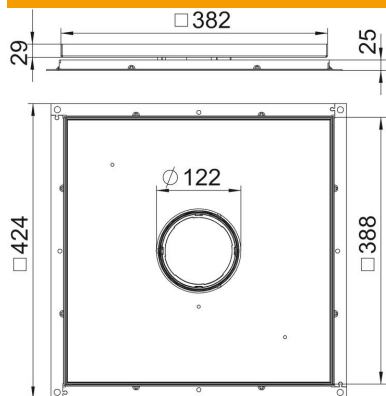

# Technical data sheet

Frame cassette for tube body, RKF, nominal size 350-3,  
stainless steel

Item number: 7409418

Frame cassette for tube body, for UZD350-3, for the installation of accessories in dry or wet-cleaned floors for indoor use.

## Master data

Item number	7409418
Type	RKF3 V3 25
Description 1	Frame cassette
Description 2	for tube
Manufacturer	OBO
Dimension	383x383x25
Material	Stainless steel
Smallest sales unit	1
Unit of quantity	Piece
Weight	761.4 kg
Weight unit	kg/100 pc.

# Technical data sheet

Frame cassette for tube body, RKF, nominal size 350-3,  
stainless steel

Item number: 7409418

## Dimensions

Dimension A	424 mm
Dimension B	388 mm
Dimension C	382 mm
Dimension h	25 mm