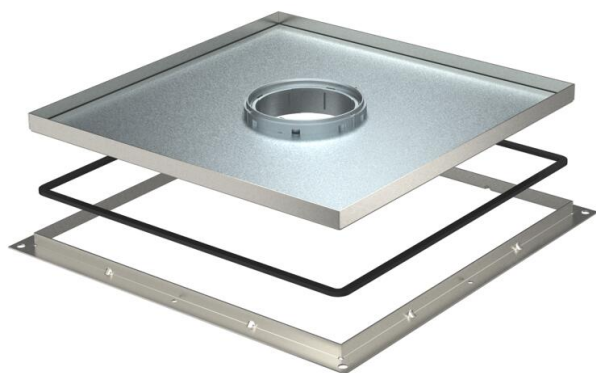

# Technical data sheet

Frame cassette for tube body, RKF, nominal size 350-3,  
stainless steel

Item number: 7409418

Frame cassette for tube body, for UZD350-3, for the installation of accessories in dry or wet-cleaned floors for indoor use.

## Master data

Item number	7409418
Type	RKF3 V3 25
Description 1	Frame cassette
Description 2	for tube
Manufacturer	OBO
Dimension	383x383x25
Material	Stainless steel
Smallest sales unit	1
Unit of quantity	Piece
Weight	761.4 kg
Weight unit	kg/100 pc.

# Technical data sheet

Frame cassette for tube body, RKF, nominal size 350-3,  
stainless steel

Item number: 7409418

## Dimensions

Dimension A	424 mm
Dimension B	388 mm
Dimension C	382 mm
Dimension h	25 mm