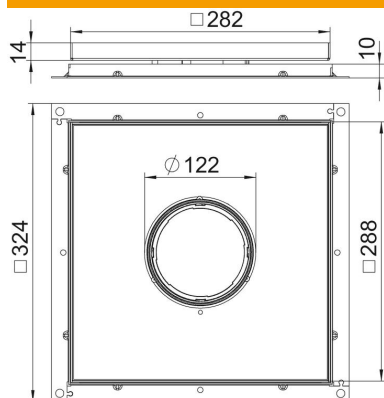

Technical data sheet

Frame cassette for tube body, RKF, nominal size 250-3,
stainless steel

Item number: 7409402

Frame cassette for tube body, for UZD250-3, for the installation of accessories in
dry or wet-cleaned floors indoors.

A2 Stainless steel

Master data

Item number	7409402
Type	RKF3 V2 10
Description 1	Frame cassette
Description 2	for tube
Manufacturer	OBO
Dimension	283x283x10
Material	Stainless steel
Smallest sales unit	1
Unit of quantity	Piece
Weight	383.2 kg
Weight unit	kg/100 pc.

Technical data sheet

Frame cassette for tube body, RKF, nominal size 250-3,
stainless steel

Item number: 7409402

Dimensions

Dimension A	324 mm
Dimension B	288 mm
Dimension C	282 mm
Dimension h	10 mm

Technical data