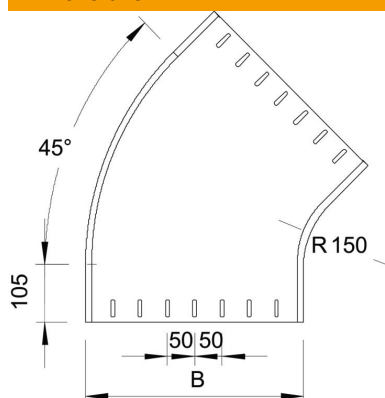

# Technical data sheet

45° bend 60 A2

Item number: 7133243

45° bend, horizontal and unperforated, for all cable tray types of 60 mm side height.  
Fitting, unperforated, in round design. The interior radius of the fitting is 150 mm.  
Fastening materials should be ordered separately.

## Master data

|                     |                          |
|---------------------|--------------------------|
| Item number         | 7133243                  |
| Type                | RBU 45 650 A2            |
| Description 1       | 45° bend                 |
| Description 2       | unperforated, round type |
| Manufacturer        | OBO                      |
| Dimension           | 60x500                   |
| Material            | Stainless steel          |
| Surface             | Bright, treated          |
| Surface standard    |                          |
| Smallest sales unit | 1                        |
| Unit of quantity    | Piece                    |
| Weight              | 385.9 kg                 |
| Weight unit         | kg/100 pc.               |

## Dimensions

|                 |        |
|-----------------|--------|
| Width           | 500 mm |
| Width           | 20 in  |
| Height          | 60 mm  |
| Height          | 2 in   |
| Plate thickness | 1.5 mm |
| Dimension B     | 500 mm |
| Dimension R     | 150 mm |