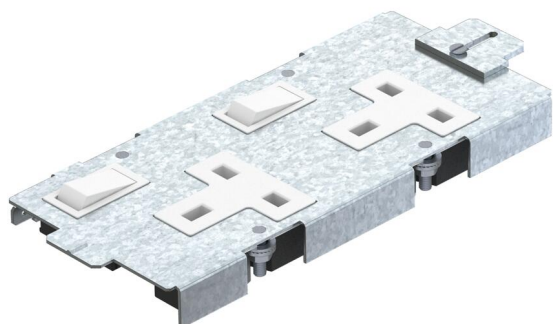

Technical data sheet

GES2 mounting support with two single sockets, switched

Item number: 7407762

Mounting support with two switched single sockets for installation in installation units of nominal size 2. 90° connection direction.
Sockets with increased touch protection. With screw connection, 3-pole, 13 A, 250 V~, corresponds to BS 1363.

St	Steel
FS	Strip galvanized

Master data

Item number	7407762
Type	MT 2BS 2SS0
Description 1	Mounting plate with socket
Description 2	double version, switched
Manufacturer	OBO
Material	Steel
Surface	Strip galvanized
Surface standard	DIN EN 10346
Smallest sales unit	1
Unit of quantity	Piece
Weight	27 kg
Weight unit	kg/100 pc.