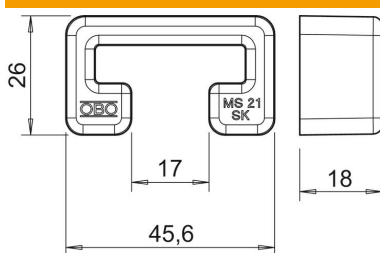

Technical data sheet

End cap MS4121

Item number: 1122902

End cap for profile rail, type MS4121.

PE Polyethylene

Master data

Item number	1122902
Type	MS4121 SK
Description 1	Protective cap
Description 2	to rail MS 21
Manufacturer	OBO
Dimension	41x21
Colour	Pastel orange; RAL 2003
Material	Polyethylene
Smallest sales unit	25
Unit of quantity	Piece
Weight	0.611 kg
Weight unit	kg/100 pc.

Dimensions

Length	26 mm
Width	45.6 mm
Height	18 mm

Technical data

Version for	End cap
Suitable for profile shapes	C profile