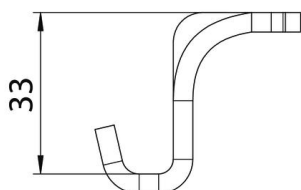

### Master data

Item number	6419007
Type	KLAS 30 55 FT
Description 1	Clamping lug
Description 2	single, for AS 30 + AS 55
Manufacturer	OBO
Dimension	37x42
Material	Steel
Surface	Hot-dip galvanised
Surface standard	DIN EN ISO 1461
Smallest sales unit	1
Unit of quantity	Piece
Weight	8.9 kg
Weight unit	kg/100 pc.

### Dimensions

Length	33 mm
Width	42 mm
Height	42 mm
Dimension B	42 mm
Dimension H	42 mm
Dimension L	33 mm