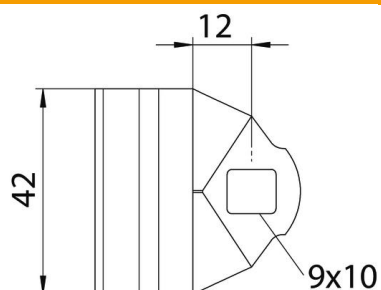

### Master data

Item number	6419007
Type	KLAS 30 55 FT
Description 1	Clamping lug
Description 2	single, for AS 30 + AS 55
Manufacturer	OBO
Dimension	37x42
Material	Steel
Surface	Hot-dip galvanised
Surface standard	DIN EN ISO 1461
Smallest sales unit	1
Unit of quantity	Piece
Weight	8.9 kg
Weight unit	kg/100 pc.

### Dimensions

Length	33 mm
Width	42 mm
Height	42 mm
Dimension B	42 mm
Dimension H	42 mm
Dimension L	33 mm