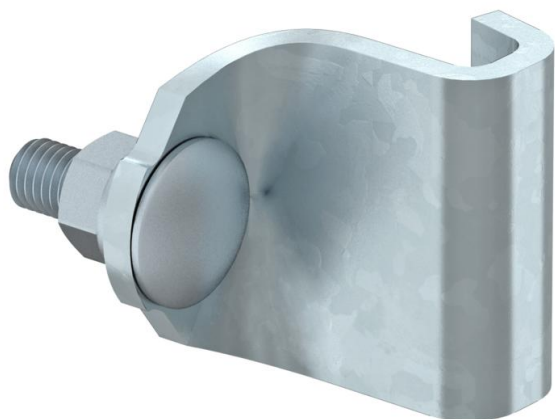

## Clamping lug for AS30 / AS 55

Item number: 6419007

Individual clamping strap as a spare part for the fastening of the brackets AS 30 or AS 55 on the suspended support IS 8.

**St** Steel

**FT** Hot-dip galvanised

### Master data

Item number	6419007
Type	KLAS 30 55 FT
Description 1	Clamping lug
Description 2	single, for AS 30 + AS 55
Manufacturer	OBO
Dimension	37x42
Material	Steel
Surface	Hot-dip galvanised
Surface standard	DIN EN ISO 1461
Smallest sales unit	1
Unit of quantity	Piece
Weight	8.9 kg
Weight unit	kg/100 pc.

### Dimensions

Length	33 mm
Width	42 mm
Height	42 mm
Dimension B	42 mm
Dimension H	42 mm
Dimension L	33 mm