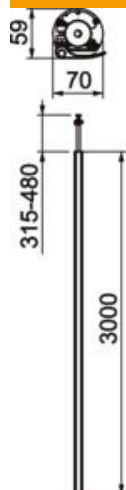

## Service pole, type ISSRM45

Item number: 6290086

ISS aluminium service pole with a 45 mm system opening.

Set consists of:

1 one-compartment pole with clamping fastening

Total length: 3,315 mm–3,480 mm

1 ceiling attachment with clamping device

### Master data

Item number	6290086
Type	ISSRM45RW
Description 1	Service pole
Description 2	floor/ceiling
Manufacturer	OBO
Dimension	3000x70x59
Colour	Pure white; RAL 9010
Material	Aluminium
Smallest sales unit	1
Unit of quantity	Piece
Weight	510 kg
Weight unit	kg/100 pc.

## Service pole, type ISSRM45

Item number: 6290086

### Dimensions

Length	3,000 mm
Width	70 mm
Height	59 mm