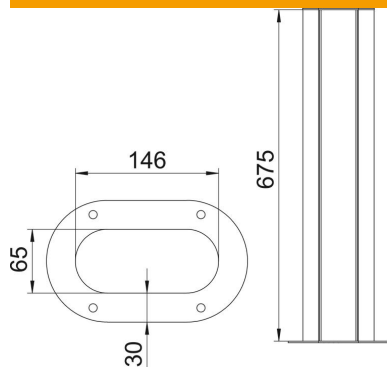

# Technical data sheet

Service pole, type ISSOGHS70140

Item number: 6289098

ISS aluminium service pole with a 76.5 mm system opening.

Set consists of:

1 single-compartment pole with stand

Total length: 675 mm

1 aluminium cover

Length: 675 mm

The design of this ISS service pole is based on the oval-shaped aluminium profile of ISSOG70140 floor-ceiling poles. The 76.5 mm system opening is suitable for directly accepting mounting box accessories of series 71GD... for the equipment with switching and connection devices.

## Master data

Item number	6289098
Type	ISSOGHS70140RW
Description 1	Service pole
Description 2	floor
Manufacturer	OBO
Dimension	675x146x65
Colour	Pure white; RAL 9010
Material	Aluminium
Smallest sales unit	1
Unit of quantity	Piece
Weight	220.5 kg
Weight unit	kg/100 pc.

## Dimensions

Length	675 mm
Width	146 mm
Height	65 mm