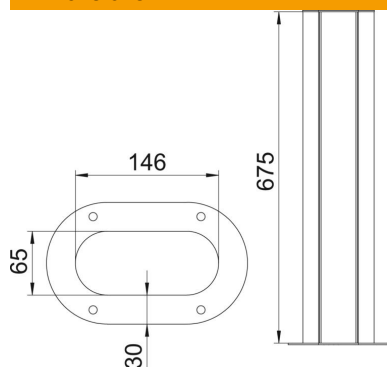

# Technical data sheet

Service pole, type ISSOGHS70140

Item number: 6289096

ISS aluminium service pole with a 76.5 mm system opening.

Set consists of:

1 single-compartment pole with stand

Total length: 675 mm

1 aluminium cover

Length: 675 mm

The design of this ISS service pole is based on the oval-shaped aluminium profile of ISSOG70140 floor-ceiling poles. The 76.5 mm system opening is suitable for directly accepting mounting box accessories of series 71GD... for the equipment with switching and connection devices.

## Master data

Item number	6289096
Type	ISSOGHS70140EL
Description 1	Service pole
Description 2	floor
Manufacturer	OBO
Dimension	675x146x65
Material	Aluminium
Surface	Anodised
Surface standard	
Smallest sales unit	1
Unit of quantity	Piece
Weight	220.5 kg
Weight unit	kg/100 pc.

## Dimensions

Length	675 mm
Width	146 mm
Height	65 mm