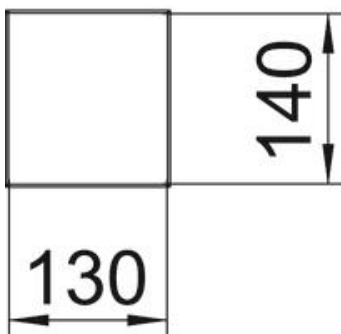

Alu Aluminium

Master data

| | |
|---------------------|----------------------|
| Item number | 6290040 |
| Type | ISSHS140700RW |
| Description 1 | Service pole |
| Description 2 | floor |
| Manufacturer | OBO |
| Dimension | 675x130x140 |
| Colour | Pure white; RAL 9010 |
| Material | Aluminium |
| Smallest sales unit | 1 |
| Unit of quantity | Piece |
| Weight | 466 kg |
| Weight unit | kg/100 pc. |

Technical data sheet

Service pole, type ISSHS140700

Item number: 6290040

Dimensions

| | |
|--------|--------|
| Length | 675 mm |
| Width | 130 mm |
| Height | 140 mm |

Technical data

| | |
|-------------------------|-------|
| Number of usable covers | 2 |
| Number of compartments | 2 St. |

Technical data sheet

Service pole, type ISSHS140700

Item number: 6290040

Technical data

| | |
|-------------------------------|--------------|
| Version for | Double-sided |
| Fastening type | Bolts |
| Floor mounting | yes |
| Ceiling mounting | no |
| Continuous profile | yes |
| Halogen-free | yes |
| Cable entry | Bottom |
| Cover width | 76.5 mm |
| Changes according to location | no |
| Pole shape | Rectangular |
| Pole height, min. | 675 mm |
| Adjustable | no |
| Pre-wired | no |