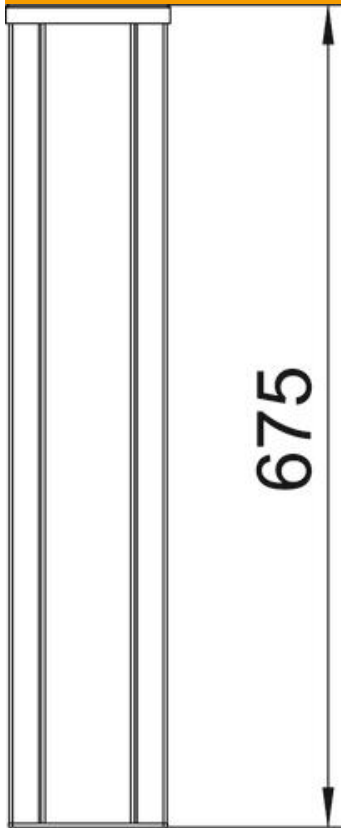

Technical data sheet

Service pole, type ISSHS140700

Item number: 6290040

ISS aluminium service pole, 2-compartment, with a 76.5 mm system opening.

Empty, equippable with standard devices (socket, telephone, etc.), max. 10 devices.

Alu Aluminium

Master data

| | |
|---------------------|----------------------|
| Item number | 6290040 |
| Type | ISSHS140700RW |
| Description 1 | Service pole |
| Description 2 | floor |
| Manufacturer | OBO |
| Dimension | 675x130x140 |
| Colour | Pure white; RAL 9010 |
| Material | Aluminium |
| Smallest sales unit | 1 |
| Unit of quantity | Piece |
| Weight | 466 kg |
| Weight unit | kg/100 pc. |

Technical data sheet

Service pole, type ISSHS140700

Item number: 6290040

Dimensions

| | |
|--------|--------|
| Length | 675 mm |
| Width | 130 mm |
| Height | 140 mm |

Technical data

| | |
|-------------------------|-------|
| Number of usable covers | 2 |
| Number of compartments | 2 St. |

Technical data sheet

Service pole, type ISSHS140700

Item number: 6290040

Technical data

| | |
|-------------------------------|--------------|
| Version for | Double-sided |
| Fastening type | Bolts |
| Floor mounting | yes |
| Ceiling mounting | no |
| Continuous profile | yes |
| Halogen-free | yes |
| Cable entry | Bottom |
| Cover width | 76.5 mm |
| Changes according to location | no |
| Pole shape | Rectangular |
| Pole height, min. | 675 mm |
| Adjustable | no |
| Pre-wired | no |