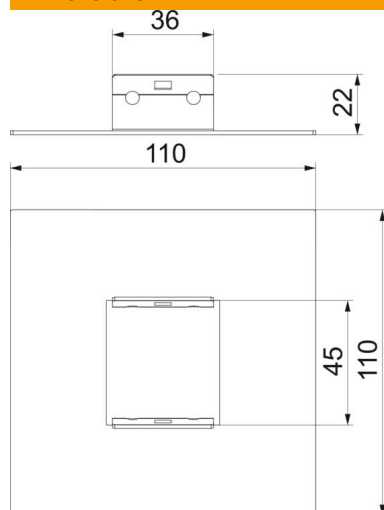

## Cover screen

Item number: 6286800

Cover screen to laminate the ceiling plate cut-out in the gland area of the ISS70110ST service pole.

St Steel

### Master data

Item number	6286800
Type	ISS98B
Description 1	Cover piece
Description 2	for ISS98 and ISS133
Manufacturer	OBO
Dimension	110x110x22mm
Colour	Pure white; RAL 9010
Material	Steel
Smallest sales unit	1
Unit of quantity	Piece
Weight	13 kg
Weight unit	kg/100 pc.

### Dimensions

Length	110 mm
Width	110 mm
Height	22 mm