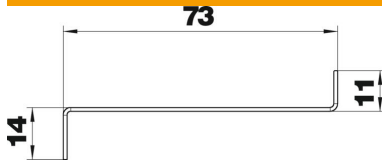

Technical data sheet

Partition GS-TW90

Item number: 6277095

Partition to divide the trunking for different voltage levels. Self-conducting contacting during mounting.

St Steel

Master data

Item number	6277095
Type	GS-TW90
Description 1	Partition
Description 2	for GS 90
Manufacturer	OBO
Dimension	24x73x2000
Material	Steel
Smallest sales unit	2
Unit of quantity	Metre
Weight	74.4 kg
Weight unit	kg/100 m

Dimensions

Length	2,000 mm
Width	24 mm
Height	73 mm

Technical data sheet

Partition GS-TW90

Item number: 6277095

Technical data

Version for	Single
Fastening type	Plug-in
Suitable for duct depth	90
Halogen-free	yes
Protection rating	IP30
Protection rating IK code	IK10
Permitted temperature range, max.	60 °C
Permitted temperature range, min.	-25 °C