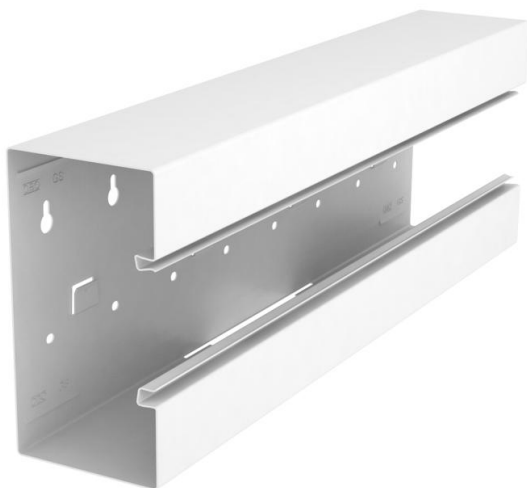

# Technical data sheet

T piece, symmetrical, for device installation trunking Rapid 80 type GS-S90170

Item number: 6277760

T piece suitable for direct wall mounting.

St Steel

## Master data

Item number	6277760
Type	GS-ST90170RW
Description 1	T piece
Description 2	symmetrical
Manufacturer	OBO
Dimension	90x170x500
Colour	Pure white; RAL 9010
Material	Steel
Smallest sales unit	1
Unit of quantity	Piece
Weight	186 kg
Weight unit	kg/100 pc.

# Technical data sheet

T piece, symmetrical, for device installation trunking Rapid  
80 type GS-S90170

Item number: 6277760

## Dimensions

Length	500 mm
Width	170 mm
Height	90 mm