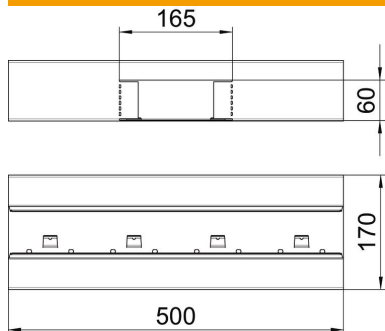

# Technical data sheet

T piece, symmetrical, for device installation trunking Rapid 80 type GS-S90170

Item number: 6277760

T piece suitable for direct wall mounting.

St Steel

## Master data

Item number	6277760
Type	GS-ST90170RW
Description 1	T piece
Description 2	symmetrical
Manufacturer	OBO
Dimension	90x170x500
Colour	Pure white; RAL 9010
Material	Steel
Smallest sales unit	1
Unit of quantity	Piece
Weight	186 kg
Weight unit	kg/100 pc.

## Dimensions

Length	500 mm
Width	170 mm
Height	90 mm

## Technical data

Number of covers	1
Version for	Base
for duct width	170 mm
for trunking height	90 mm
Halogen-free	yes
Cable retaining clip	no
Duct connector	no
Cover mounting type	Internal
Mounting perforation in base	yes
Cover width	76.5 mm
Protection rating	IP30
Protective film	yes
Protection rating IK code	IK10
Symmetrical	yes
Permitted temperature range, max.	60 °C
Permitted temperature range, min.	-25 °C