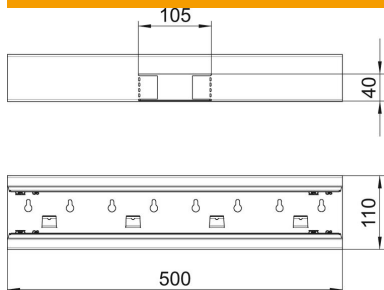

Technical data sheet

T piece, symmetrical, for device installation trunking Rapid 80 type GS-S70110

Item number: 6277060

T piece suitable for direct wall mounting.

St Steel

Master data

Item number	6277060
Type	GS-ST70110RW
Description 1	T piece
Description 2	symmetrical
Manufacturer	OBO
Dimension	70x110x500
Colour	Pure white; RAL 9010
Material	Steel
Smallest sales unit	1
Unit of quantity	Piece
Weight	127 kg
Weight unit	kg/100 pc.

Technical data sheet

T piece, symmetrical, for device installation trunking Rapid 80 type GS-S70110

Item number: 6277060

Dimensions

Length	500 mm
Width	110 mm
Height	70 mm

Technical data

Number of covers	1
Version for	Base
for duct width	110 mm
for trunking height	70 mm
Halogen-free	yes
Cable retaining clip	no
Duct connector	no
Cover mounting type	Internal
Mounting perforation in base	yes
Cover width	76.5 mm
Protection rating	IP30
Protective film	yes
Protection rating IK code	IK10
Symmetrical	yes
Permitted temperature range, max.	60 °C
Permitted temperature range, min.	-25 °C