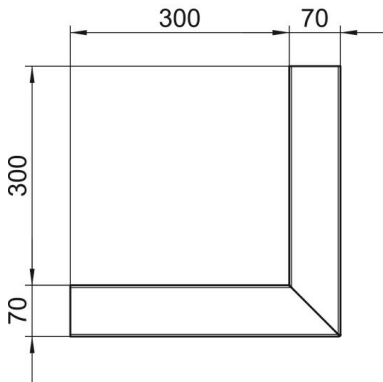

Technical data sheet

External corner, symmetrical, for device installation trunking Rapid 80 type GS-S70130

Item number: 6277212

External corner for changing the direction of the GS device installation trunking.

St Steel

Master data

Item number	6277212
Type	GS-SA70130LGR
Description 1	External corner
Description 2	symmetrical
Manufacturer	OBO
Dimension	70x130x300
Colour	Light grey; RAL 7035
Material	Steel
Smallest sales unit	1
Unit of quantity	Piece
Weight	193 kg
Weight unit	kg/100 pc.

Technical data sheet

External corner, symmetrical, for device installation trunking Rapid 80 type GS-S70130

Item number: 6277212

Dimensions

Length	300 mm
Width	130 mm
Height	70 mm

Technical data

Number of covers	1
Version for	Base
for duct width	130 mm
for trunking height	70 mm
Halogen-free	yes
Cable retaining clip	no
Duct connector	no
Cover mounting type	Internal
Mounting perforation in base	yes
Cover width	76.5 mm
Protective film	yes
Symmetrical	yes
Angle range, min.	90 mm