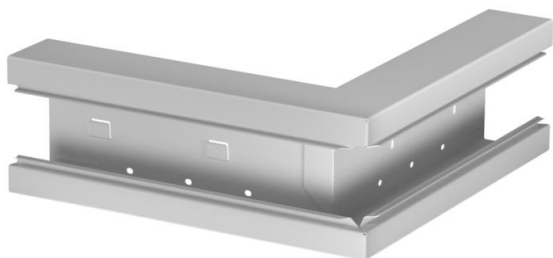

Technical data sheet

External corner, symmetrical, for device installation trunking Rapid 80 type GS-S70130

Item number: 6277212

External corner for changing the direction of the GS device installation trunking.

St Steel

Master data

Item number	6277212
Type	GS-SA70130LGR
Description 1	External corner
Description 2	symmetrical
Manufacturer	OBO
Dimension	70x130x300
Colour	Light grey; RAL 7035
Material	Steel
Smallest sales unit	1
Unit of quantity	Piece
Weight	193 kg
Weight unit	kg/100 pc.

Technical data sheet

External corner, symmetrical, for device installation trunking Rapid 80 type GS-S70130

Item number: 6277212

Dimensions

Length	300 mm
Width	130 mm
Height	70 mm

Technical data

Number of covers	1
Version for	Base
for duct width	130 mm
for trunking height	70 mm
Halogen-free	yes
Cable retaining clip	no
Duct connector	no
Cover mounting type	Internal
Mounting perforation in base	yes
Cover width	76.5 mm
Protective film	yes
Symmetrical	yes
Angle range, min.	90 mm