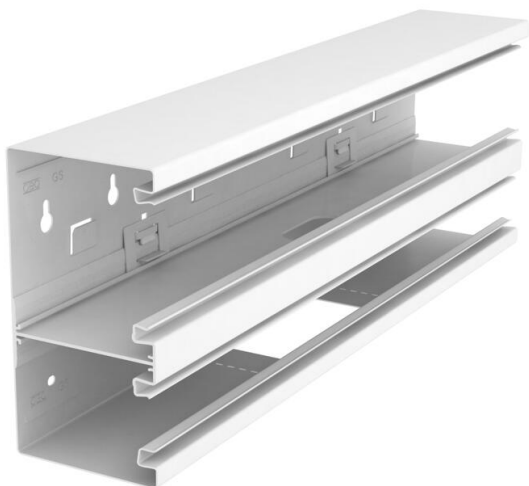

Technical data sheet

T piece, asymmetrical, double, for device installation trunking Rapid 80 type GS-D90170

Item number: 6278360

T piece suitable for direct wall mounting.

St Steel

Master data

Item number	6278360
Type	GS-DT90170RW
Description 1	T piece
Description 2	asymmetrical
Manufacturer	OBO
Dimension	90x170x500
Colour	Pure white; RAL 9010
Material	Steel
Smallest sales unit	1
Unit of quantity	Piece
Weight	207 kg
Weight unit	kg/100 pc.

Technical data sheet

T piece, asymmetrical, double, for device installation trunking Rapid 80 type GS-D90170

Item number: 6278360

Dimensions

Length	500 mm
Width	170 mm
Height	90 mm

Technical data

Number of covers	2
Version for	Base
for duct width	170 mm
for trunking height	90 mm
Halogen-free	yes
Cable retaining clip	no
Duct connector	no
Cover mounting type	Internal
Mounting perforation in base	yes
Cover width	76.5 mm
Cover width 2	45 mm
Protection rating	IP30
Protective film	yes
Protection rating IK code	IK10
Symmetrical	no
Permitted temperature range, max.	60 °C
Permitted temperature range, min.	-25 °C