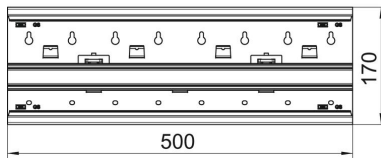

Technical data sheet

T piece, asymmetrical, double, for device installation trunking Rapid 80 type GS-D90170

Item number: 6278360

T piece suitable for direct wall mounting.

St Steel

Master data

Item number	6278360
Type	GS-DT90170RW
Description 1	T piece
Description 2	asymmetrical
Manufacturer	OBO
Dimension	90x170x500
Colour	Pure white; RAL 9010
Material	Steel
Smallest sales unit	1
Unit of quantity	Piece
Weight	207 kg
Weight unit	kg/100 pc.

Technical data sheet

T piece, asymmetrical, double, for device installation trunking Rapid 80 type GS-D90170

Item number: 6278360

Dimensions

Length	500 mm
Width	170 mm
Height	90 mm

Technical data

Number of covers	2
Version for	Base
for duct width	170 mm
for trunking height	90 mm
Halogen-free	yes
Cable retaining clip	no
Duct connector	no
Cover mounting type	Internal
Mounting perforation in base	yes
Cover width	76.5 mm
Cover width 2	45 mm
Protection rating	IP30
Protective film	yes
Protection rating IK code	IK10
Symmetrical	no
Permitted temperature range, max.	60 °C
Permitted temperature range, min.	-25 °C