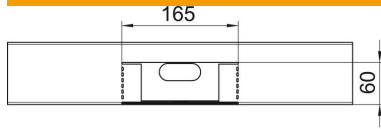

Technical data sheet

T piece, asymmetrical, double, for device installation trunking Rapid 80 type GS-D90170

Item number: 6278360

T piece suitable for direct wall mounting.

St Steel

Master data

Item number	6278360
Type	GS-DT90170RW
Description 1	T piece
Description 2	asymmetrical
Manufacturer	OBO
Dimension	90x170x500
Colour	Pure white; RAL 9010
Material	Steel
Smallest sales unit	1
Unit of quantity	Piece
Weight	207 kg
Weight unit	kg/100 pc.

Technical data sheet

T piece, asymmetrical, double, for device installation trunking Rapid 80 type GS-D90170

Item number: 6278360

Dimensions

Length	500 mm
Width	170 mm
Height	90 mm

Technical data

Number of covers	2
Version for	Base
for duct width	170 mm
for trunking height	90 mm
Halogen-free	yes
Cable retaining clip	no
Duct connector	no
Cover mounting type	Internal
Mounting perforation in base	yes
Cover width	76.5 mm
Cover width 2	45 mm
Protection rating	IP30
Protective film	yes
Protection rating IK code	IK10
Symmetrical	no
Permitted temperature range, max.	60 °C
Permitted temperature range, min.	-25 °C