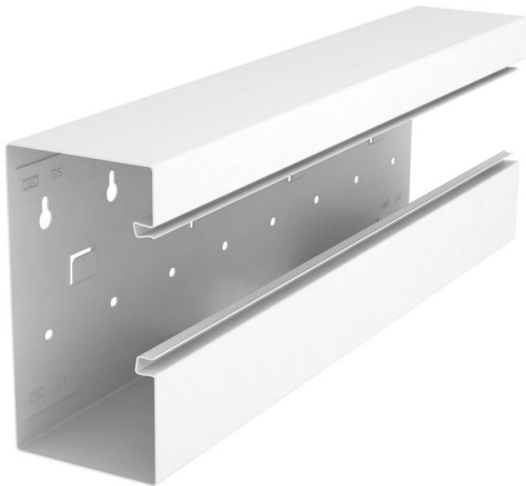

Technical data sheet

T piece, asymmetrical, for device installation trunking Rapid 80 type GS-A90170
Item number: 6277960

T piece suitable for direct wall mounting.

St Steel

Master data

Item number	6277960
Type	GS-AT90170RW
Description 1	T piece
Description 2	asymmetrical
Manufacturer	OBO
Dimension	90x170x500
Colour	Pure white; RAL 9010
Material	Steel
Smallest sales unit	1
Unit of quantity	Piece
Weight	186 kg
Weight unit	kg/100 pc.

Technical data sheet

T piece, asymmetrical, for device installation trunking Rapid 80 type GS-A90170
Item number: 6277960

Dimensions

Length	500 mm
Width	170 mm
Height	90 mm

Technical data

Number of covers	1
Version for	Base
for duct width	170 mm
for trunking height	90 mm
Halogen-free	yes
Cable retaining clip	no
Duct connector	no
Cover mounting type	Internal
Mounting perforation in base	yes
Cover width	76.5 mm
Protection rating	IP30
Protective film	yes
Protection rating IK code	IK10
Symmetrical	no
Permitted temperature range, max.	60 °C
Permitted temperature range, min.	-25 °C