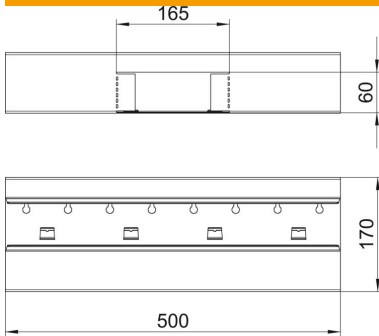

Technical data sheet

T piece, asymmetrical, for device installation trunking Rapid 80 type GS-A90170
Item number: 6277960

T piece suitable for direct wall mounting.

St Steel

Master data

Item number	6277960
Type	GS-AT90170RW
Description 1	T piece
Description 2	asymmetrical
Manufacturer	OBO
Dimension	90x170x500
Colour	Pure white; RAL 9010
Material	Steel
Smallest sales unit	1
Unit of quantity	Piece
Weight	186 kg
Weight unit	kg/100 pc.

Technical data sheet

T piece, asymmetrical, for device installation trunking Rapid 80 type GS-A90170
Item number: 6277960

Dimensions

Length	500 mm
Width	170 mm
Height	90 mm

Technical data

Number of covers	1
Version for	Base
for duct width	170 mm
for trunking height	90 mm
Halogen-free	yes
Cable retaining clip	no
Duct connector	no
Cover mounting type	Internal
Mounting perforation in base	yes
Cover width	76.5 mm
Protection rating	IP30
Protective film	yes
Protection rating IK code	IK10
Symmetrical	no
Permitted temperature range, max.	60 °C
Permitted temperature range, min.	-25 °C