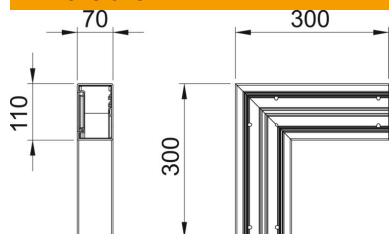

Technical data sheet

Flat angle, for device installation trunking Rapid 80 type
GK-70110

Item number: 6274321

Flat angle for changing the direction of the GK device installation trunking.
Cover must be ordered separately.

PVC Polyvinylchloride

Master data

Item number	6274321
Type	GK-F70110CW
Description 1	Flat angle
Manufacturer	OBO
Dimension	70x110mm
Colour	Cream; RAL 9001
Material	Polyvinylchloride
Smallest sales unit	1
Unit of quantity	Piece
Weight	78 kg
Weight unit	kg/100 pc.

Technical data sheet

Flat angle, for device installation trunking Rapid 80 type
GK-70110

Item number: 6274321

Dimensions

Length	300 mm
Width	110 mm
Height	70 mm

Technical data

Number of covers	1
Version for	Base
for duct width	110 mm
for trunking height	70 mm
Halogen-free	no
Cable retaining clip	no
Duct connector	no
Cover mounting type	Internal
Mounting perforation in base	yes
Change of direction	Vertical, rising/falling
Protection rating	IP30
Protective film	yes
Protection rating IK code	IK08
Symmetrical	yes
Permitted temperature range, max.	60 °C
Permitted temperature range, min.	-15 °C
Angle range, max.	90 mm
Angle range, min.	90 mm