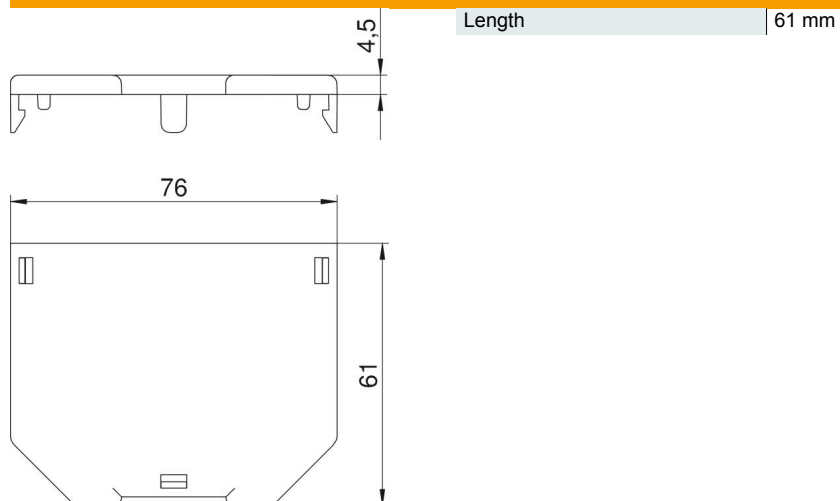

Technical data sheet

Cover plate for mounting box GB2, blank

Item number: 7407232

Mounting box cover plate as blanking cover. L = 61 mm.

PA Polyamide

Master data

Item number	7407232
Type	GB23 P01
Description 1	Cover plate
Description 2	blank
Manufacturer	OBO
Dimension	61x76mm
Colour	Graphite black; RAL 9011
Material	Polyamide
Smallest sales unit	10
Unit of quantity	Piece
Weight	1.13 kg
Weight unit	kg/100 pc.

Technical data sheet

Cover plate for mounting box GB2, blank

Item number: 7407232

Dimensions

Technical data

Number of installable devices	0
Fastening type	Lockable
Labelling panel	no
Suitable for screed-flush closed underfloor ducts	yes
Device type	Grid 45
Installation technology	Miscellaneous
Strain relief option	yes