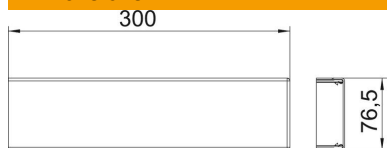

### Master data

Item number	6279727
Type	GA-OTAEL
Description 1	Cover
Description 2	for external corner
Manufacturer	OBO
Dimension	12x76,5x300
Material	Aluminium
Surface	Anodised
Surface standard	
Smallest sales unit	1
Unit of quantity	Piece
Weight	12.9 kg
Weight unit	kg/100 pc.

### Dimensions

Length	300 mm
Width	76.5 mm
Height	12 mm