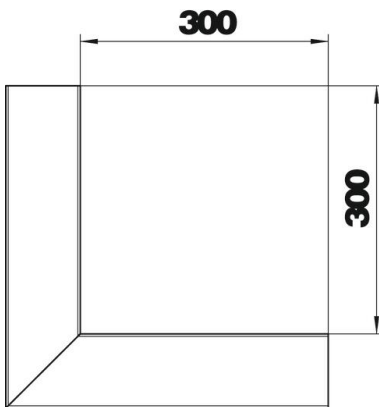

Technical data sheet

External corner, asymmetrical, for device installation trunking Rapid 80 type GA-A90170

Item number: 6279510

External corner for changing the direction of the Rapid 80 GA aluminium device installation trunking.
The visible surfaces of the fittings are laminated. The cover must be ordered separately.

Alu Aluminium

Master data

Item number	6279510
Type	GA-AA90170RW
Description 1	External corner
Description 2	asymmetrical
Manufacturer	OBO
Dimension	90x170x300
Colour	Pure white; RAL 9010
Material	Aluminium
Smallest sales unit	1
Unit of quantity	Piece
Weight	229.2 kg
Weight unit	kg/100 pc.

Technical data sheet

External corner, asymmetrical, for device installation trunking Rapid 80 type GA-A90170

Item number: 6279510

Dimensions

Length	300 mm
Width	170 mm
Height	90 mm

Technical data

Number of covers	1
Version for	Base
for duct width	170 mm
for trunking height	90 mm
Halogen-free	yes
Cable retaining clip	no
Duct connector	no
Cover mounting type	Internal
Mounting perforation in base	no
Cover width	76.5 mm
Protection rating	IP30
Protective film	yes
Protection rating IK code	IK10
Symmetrical	no
Permitted temperature range, max.	60 °C
Permitted temperature range, min.	-25 °C
Angle range, min.	90 mm